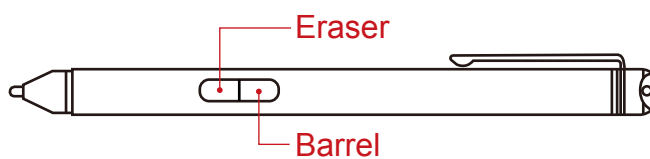

Mechanical Drawing

DIM:mm

Note

- Before user use this active pen, please wake up the pen by pressing any of two buttons.
- Button functions might vary depending on the pen app being used.
  (User can use the application "Windows Journal", which is built-in windows operating system to see the function details)