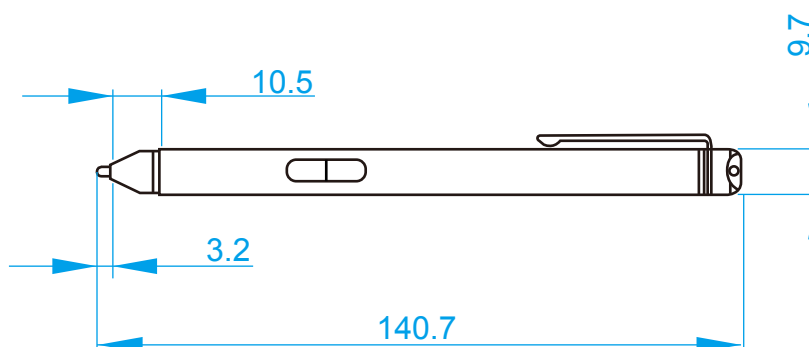

Mechanical Drawing

DIM:mm

Note

- Before user use this active pen, please wake up the pen by pressing any of two buttons.
- Button functions might vary depending on the pen app being used.
  (User can use the application "Windows Journal", which is built-in windows operating system to see the function details)