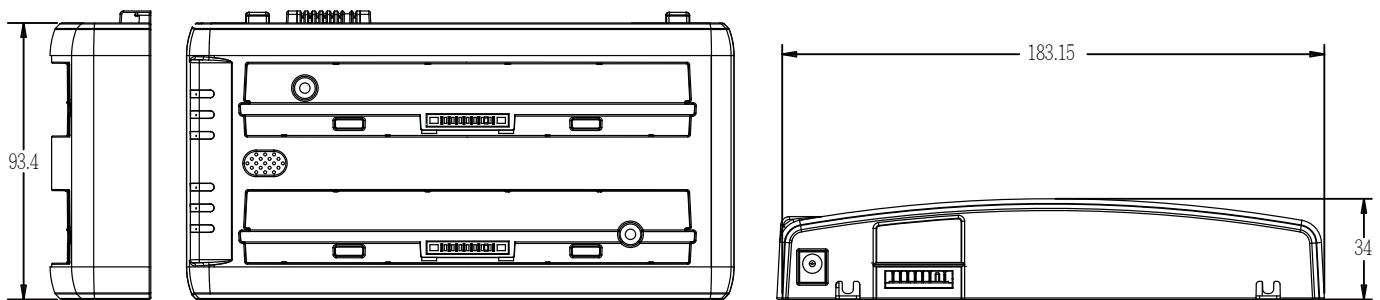

Product Features

- Stand-alone charger for spare batteries
- Dual charging bays supported
- Quick and easy charge for M101 Series battery
- Compatible with BS101 and BL101 batteries.
- LED indicators to show current battery charging status.
- Buzzer for charging error warning

Mechanical Drawing

Specification

Dimension	183.2 x 93.4 x 34 (mm)
Power Input	19V DC IN
Charging Time	BS101: 3 hours to be full charged BL101: 6 hours to be full charged
Package Contents	<ul style="list-style-type: none">• Dual-bay Battery Charger x 1• 19V AC Adapter x 1• Power Cord x 1• Quick Start Guide x 1