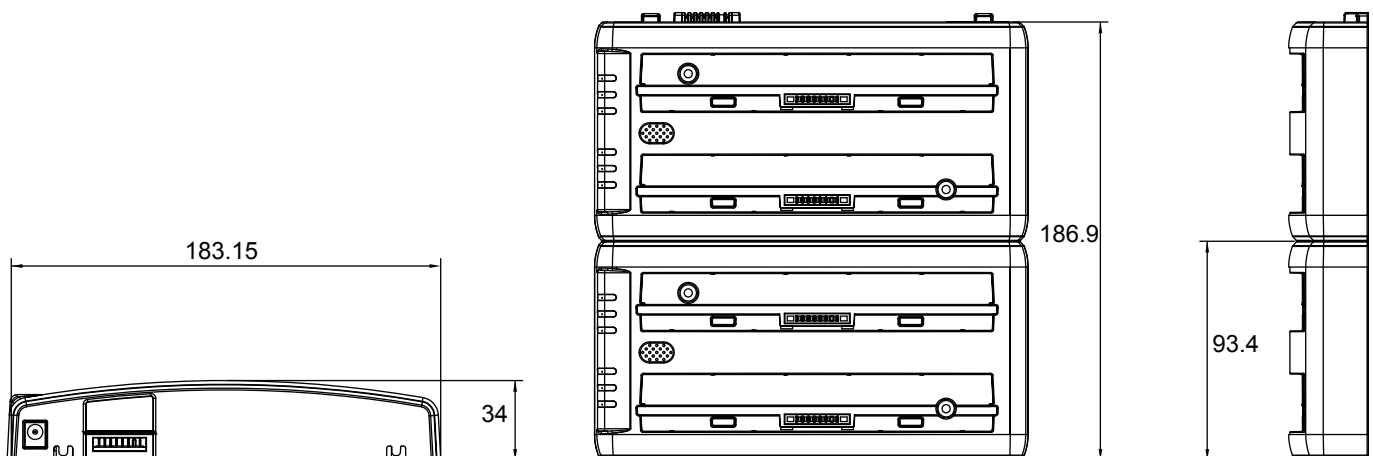

## Product Features

- Stand-alone charger for spare batteries
- 4 charging bays supported
- Quick and easy charge for M101 Series battery
- Compatible with BS101 and BL101 batteries.
- LED indicators to show current battery charging status.
- Buzzer for charging error warning

## Mechanical Drawing

## Specification

<b>Dimension</b>	183.2 x 186.9 x 34 (mm)
<b>Power Input</b>	19V DC IN
<b>Charging Time</b>	BS101: 3 hours to be full charged BL101: 6 hours to be full charged
<b>Package Contents</b>	<ul style="list-style-type: none"> <li>• Dual-bay Battery Charger x 2</li> <li>• 19V AC Adapter x 1</li> <li>• Power Cord x 1</li> <li>• Quick Start Guide x 1</li> </ul>