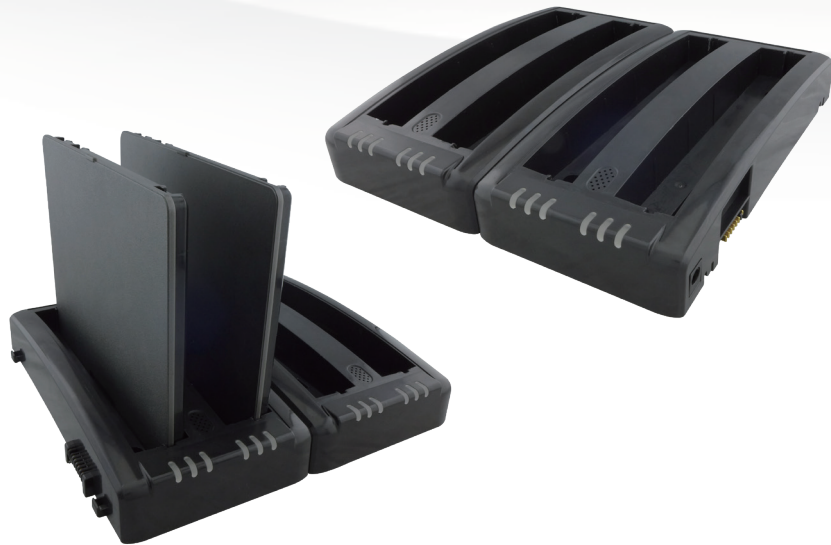

## Product Features

- Stand-alone charger for spare batteries
- 4 charging bays supported
- Quick and easy charge for M101 Series battery
- Compatible with BS101 and BL101 batteries.
- LED indicators to show current battery charging status.
- Buzzer for charging error warning

## Mechanical Drawing

## Specification

<b>Dimension</b>	183.2 x 186.9 x 34 (mm)
<b>Power Input</b>	19V DC IN
<b>Charging Time</b>	BS101: 3 hours to be full charged BL101: 6 hours to be full charged
<b>Package Contents</b>	<ul style="list-style-type: none"> <li>• Dual-bay Battery Charger x 2</li> <li>• 19V AC Adapter x 1</li> <li>• Power Cord x 1</li> <li>• Quick Start Guide x 1</li> </ul>