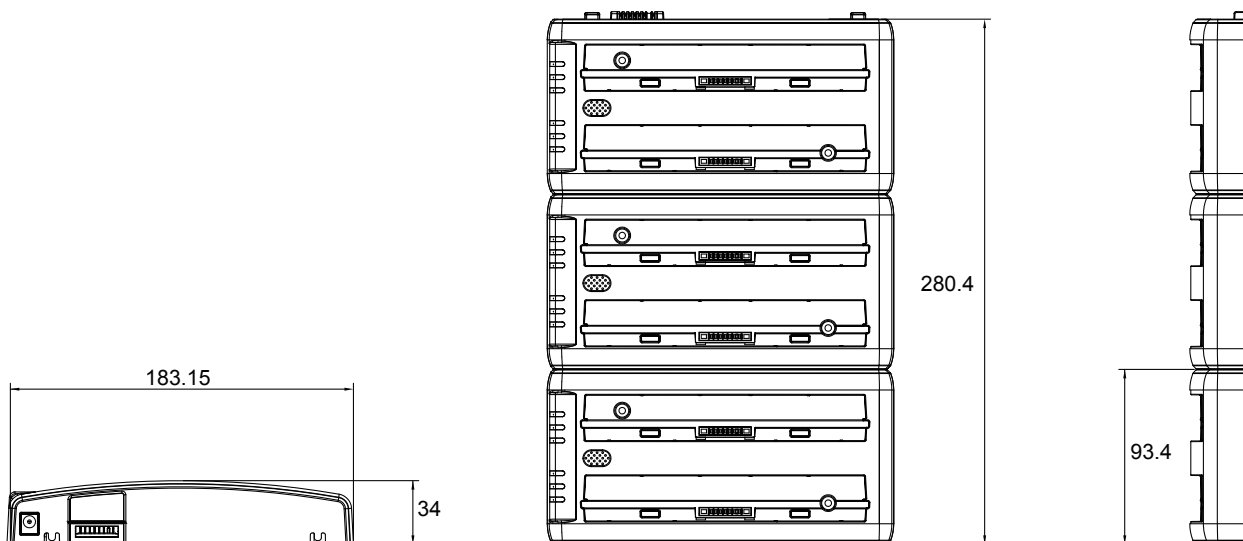

Product Features

- Stand-alone charger for spare batteries
- 6 charging bays supported
- Quick and easy charge for M101 Series battery
- Compatible with BS101 and BL101 batteries.
- LED indicators to show current battery charging status.
- Buzzer for charging error warning

Mechanical Drawing

Specification

Dimension	183.2 x 280.4 x 34 (mm)
Power Input	19V DC IN
Charging Time	BS101: 3 hours to be full charged BL101: 6 hours to be full charged
Package Contents	<ul style="list-style-type: none"> • Dual-bay Battery Charger x 3 • 19V AC Adapter x 1 • Power Cord x 1 • Quick Start Guide x 1