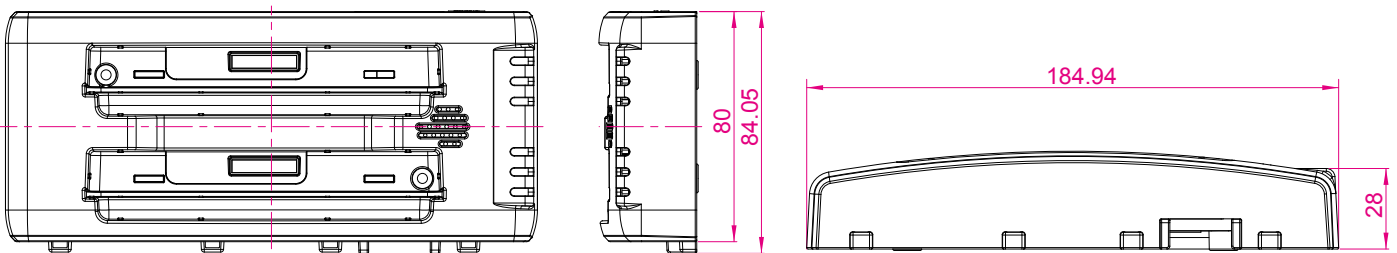

Product Features

- Stand-alone charger for spare batteries
- Dual charging bays supported
- Quick and easy charge for M800 Series battery
- LED indicators to show current battery charging status.
- Buzzer for charging error warning

Mechanical Drawing

Specification

Dimension	184.94 x 80 x 28 (mm)
Power Input	19V DC IN
Charging Time	BS800: 3 hours to be full charged
Package Contents	<ul style="list-style-type: none">• Dual-bay Battery Charger x 1• 19V AC Adapter x 1• Power Cord x 1