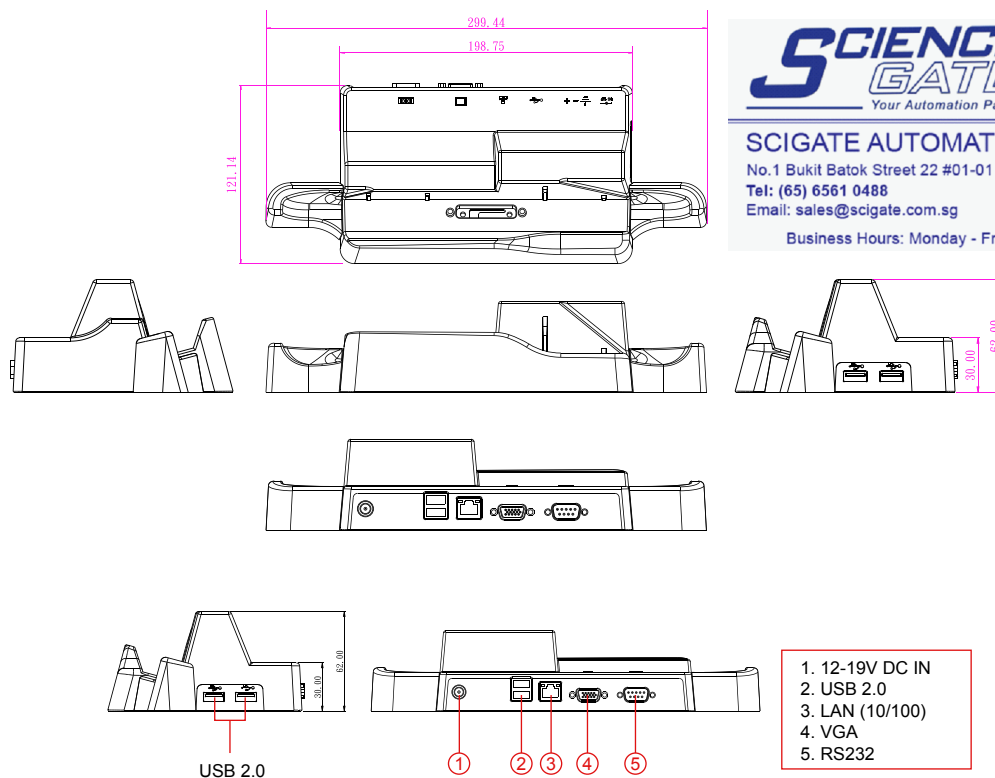

Mechanical Drawing

SCIENCE GATE
Your Automation Partner

SCIGATE AUTOMATION (S) PTE LTD
No.1 Bukit Batok Street 22 #01-01 Singapore 659592
Tel: (65) 6561 0488 Fax: (65) 6562 0588
Email: sales@scigate.com.sg Web: www.scigate.com.sg
Business Hours: Monday - Friday 8.30am - 6.15pm

Specification

Dimension		299.44 x 121.14 x 62.00 mm
Power Input		12-19V DC IN
I/O Support	Rear	RS232 x 1 USB 2.0 x 2 10/100 LAN x 1 VGA x 1 DC Jack
	Side	USB 2.0 x 2