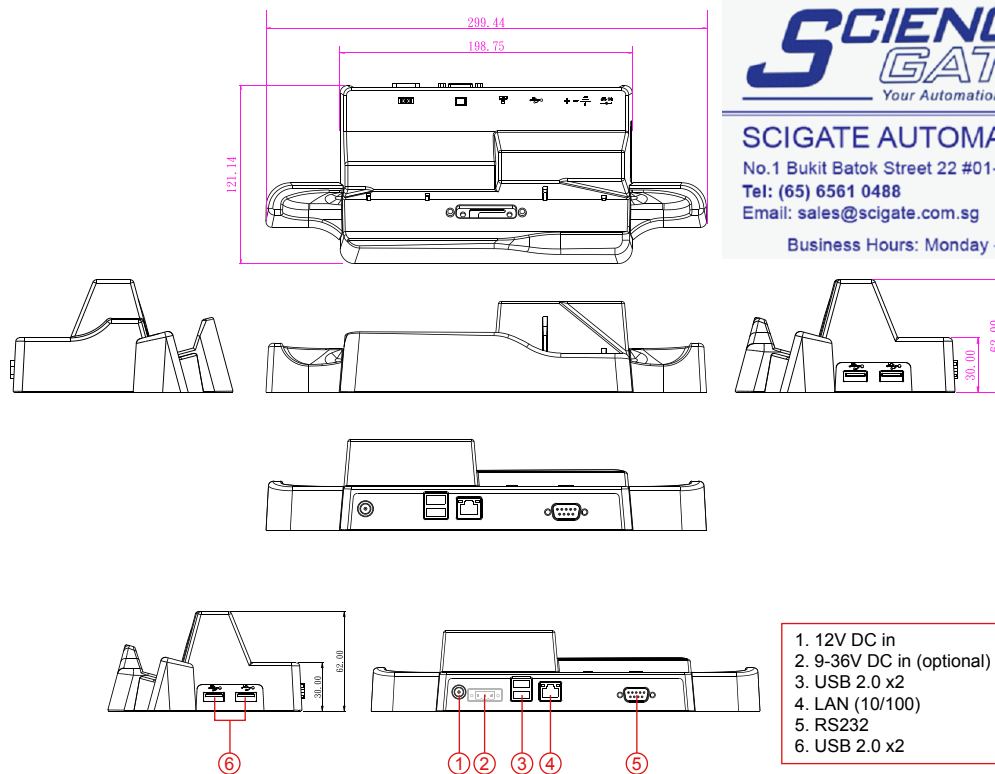

Mechanical Drawing

SCIENCE GATE
Your Automation Partner

SCIGATE AUTOMATION (S) PTE LTD

No.1 Bukit Batok Street 22 #01-01 Singapore 659592

Tel: (65) 6561 0488

Fax: (65) 6562 0588

Email: sales@scigate.com.sg

Web: www.scigate.com.sg

Business Hours: Monday - Friday 8.30am - 6.15pm

Specification

Dimension		299.44 x 121.14 x 62.00 mm
Power Input		12V DC in (Default) 9-36V DC in (Optional)
I/O Support	Rear	RS232 x 1 USB 2.0 x 2 10/100 LAN x 1 DC Jack
	Side	USB 2.0 x 2

Rev.	Reasons	Revised Date
1.0	First release	Feb-26-2015