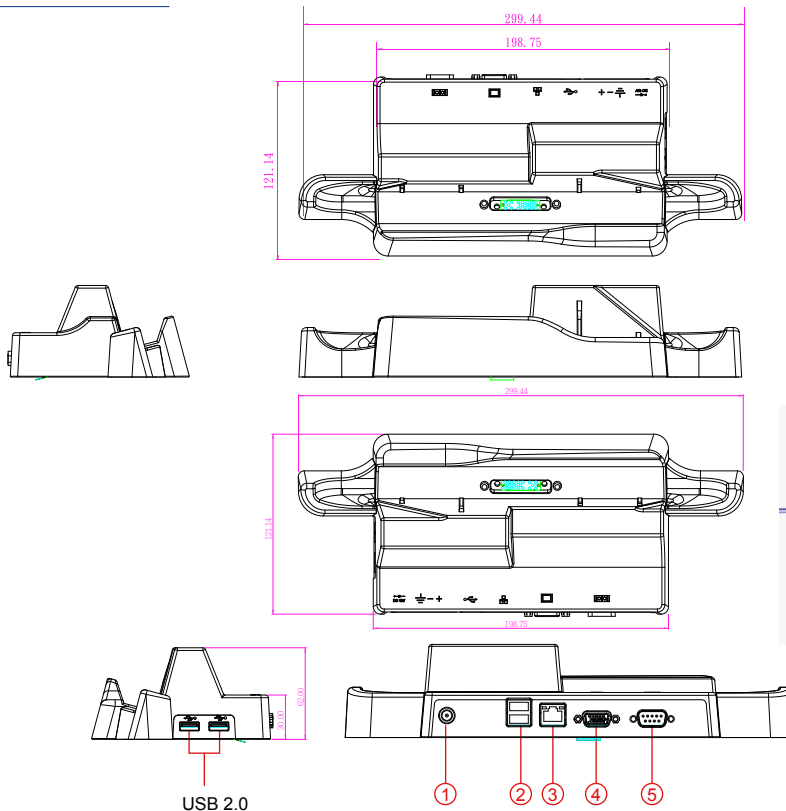

Mechanical Drawing

SCIENCE GATE
Your Automation Partner

SCIGATE AUTOMATION (S) PTE LTD
No.1 Bukit Batok Street 22 #01-01 Singapore 659592
Tel: (65) 6561 0488 Fax: (65) 6562 0588
Email: sales@scigate.com.sg Web: www.scigate.com.sg
Business Hours: Monday - Friday 8.30am - 6.15pm

1. 12-19V DC IN
2. USB 2.0
3. LAN (10/100)
4. VGA
5. RS232

Specification

Dimension		299.44 x 121.14 x 62.00 mm
Power Input		12-19V DC IN (Default)
I/O Support	Rear	RS232 x 1 USB 2.0 x 2 10/100 LAN x 1 VGA x 1 DC Jack
	Side	USB 2.0 x 2