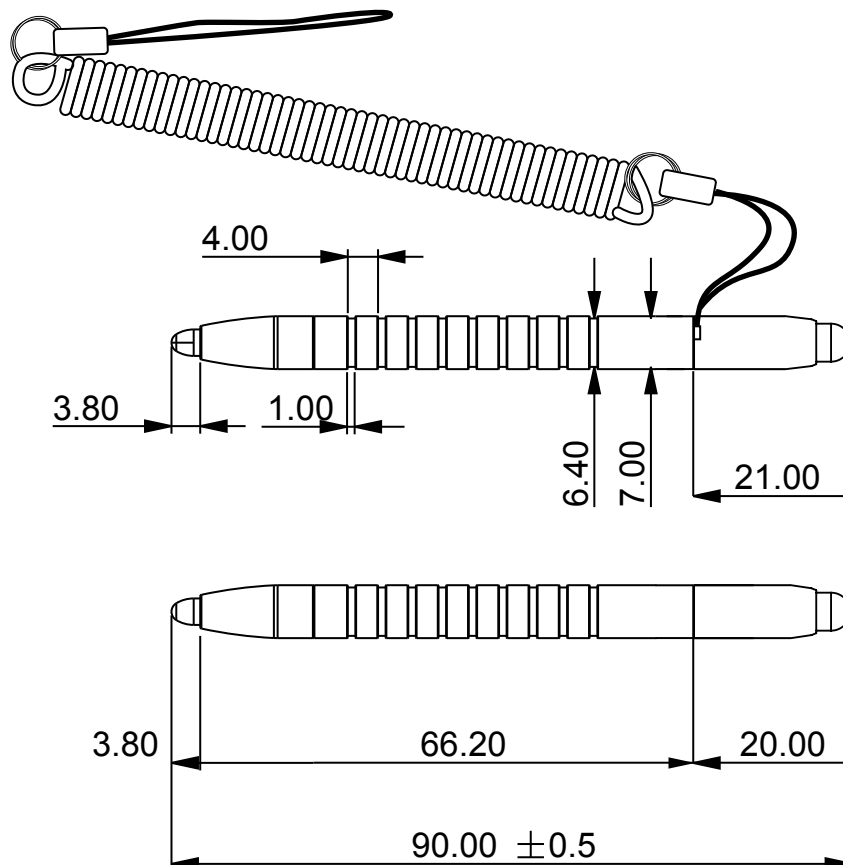

Capacitive Stylus

Product Features:

- Double side design with both soft rubber and fine plastic tip
- Better precision with fine-tip point
- Replaceable rubber tip design
- Less fingerprints on the screen
- Stylish and sleek design
- Secure with tether design

Model No: DS-M101

Part Number: 9B0000000415

Product Specification

Stylus Dimension	90.0 x 7.0 mm
Stylus Tip Diameter	3.5 mm / 5.5mm
Tether Length	195mm
Weight	11g

Mechanical Drawing

SCIENCE GATE
Your Automation Partner