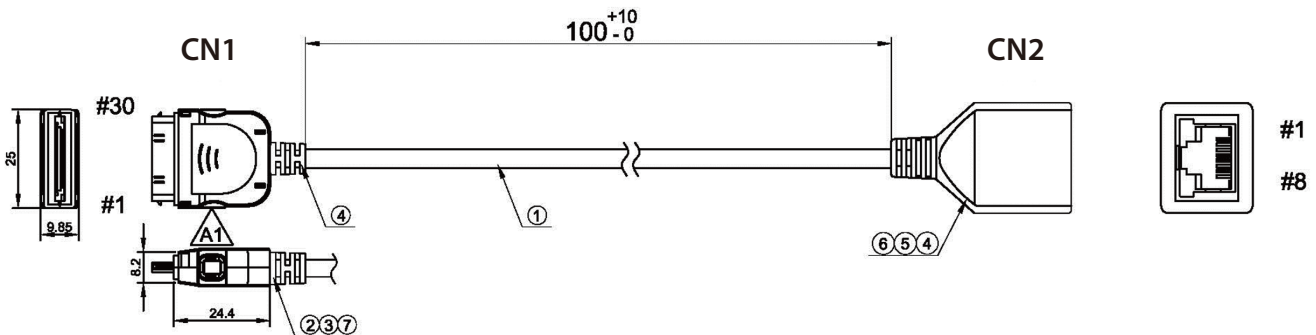

Gigabit Ethernet Adapter Cable

Winmate Part Number : 9410080300K1

Features:

- For LAN from 30 pin extension port
- Length: 10cm
- Connector: RJ45, female
- Gigabit Ethernet

Cable Drawing:

SCIGATE AUTOMATION (S) PTE LTD
 No.1 Bukit Batok Street 22 #01-01 Singapore 659592
 Tel: (65) 6561 0488 Fax: (65) 6562 0588
 Email: sales@scigate.com.sg Web: www.scigate.com.sg
 Business Hours: Monday - Friday 8.30am - 6.15pm

Cable Pin Assignment:

	PIN NO.	SYMBOLS	COLOR		PIN NO.	SYMBOLS	COLOR	
Twist	CN1-20	LAN1 MDI0+	WHT/GRN	↔	CN2-1	LAN1 MDI0+	WHT/GRN	Twist
	CN1-21	LAN1 MDI0-	GRN	↔	CN2-2	LAN1 MDI0-	GRN	
Twist	CN1-23	LAN1 MDI1+	WHT/ORG	↔	CN2-3	LAN1 MDI1+	WHT/ORG	Twist
	CN1-24	LAN1 MDI1-	ORG	↔	CN2-6	LAN1 MDI1-	ORG	
Twist	CN1-26	LAN1 MDI2+	BLU	↔	CN2-4	LAN1 MDI2+	BLU	Twist
	CN1-27	LAN1 MDI2-	WHT/BLU	↔	CN2-5	LAN1 MDI2-	WHT/BLU	
Twist	CN1-29	LAN1 MDI3+	WHT/BRN	↔	CN2-7	LAN1 MDI3+	WHT/BRN	Twist
	CN1-30	LAN1 MDI3-	BRN	↔	CN2-8	LAN1 MDI3-	BRN	