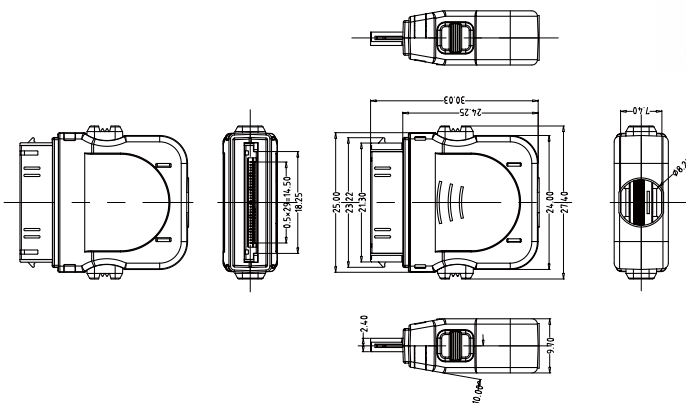

Gigabit Ethernet Adapter Cable

Winmate Part Number : 9410080300K1

Features:

- For LAN from 30 pin extension port
- Length: 10cm
- Connector: RJ45, female
- Gigabit Ethernet

Cable Drawing:

SCIGATE AUTOMATION (S) PTE LTD
 No.1 Bukit Batok Street 22 #01-01 Singapore 659592
 Tel: (65) 6561 0488 Fax: (65) 6562 0588
 Email: sales@scigate.com.sg Web: www.scigate.com.sg
 Business Hours: Monday - Friday 8.30am - 6.15pm

Cable Pin Assignment:

	PIN NO.	SYMBOLS	COLOR		PIN NO.	SYMBOLS	COLOR	
Twist	CN1-20	LAN1 MDI0+	WHT/GRN	↔	CN2-1	LAN1 MDI0+	WHT/GRN	Twist
	CN1-21	LAN1 MDI0-	GRN	↔	CN2-2	LAN1 MDI0-	GRN	
Twist	CN1-23	LAN1 MDI1+	WHT/ORG	↔	CN2-3	LAN1 MDI1+	WHT/ORG	Twist
	CN1-24	LAN1 MDI1-	ORG	↔	CN2-6	LAN1 MDI1-	ORG	
Twist	CN1-26	LAN1 MDI2+	BLU	↔	CN2-4	LAN1 MDI2+	BLU	Twist
	CN1-27	LAN1 MDI2-	WHT/BLU	↔	CN2-5	LAN1 MDI2-	WHT/BLU	
Twist	CN1-29	LAN1 MDI3+	WHT/BRN	↔	CN2-7	LAN1 MDI3+	WHT/BRN	Twist
	CN1-30	LAN1 MDI3-	BRN	↔	CN2-8	LAN1 MDI3-	BRN	