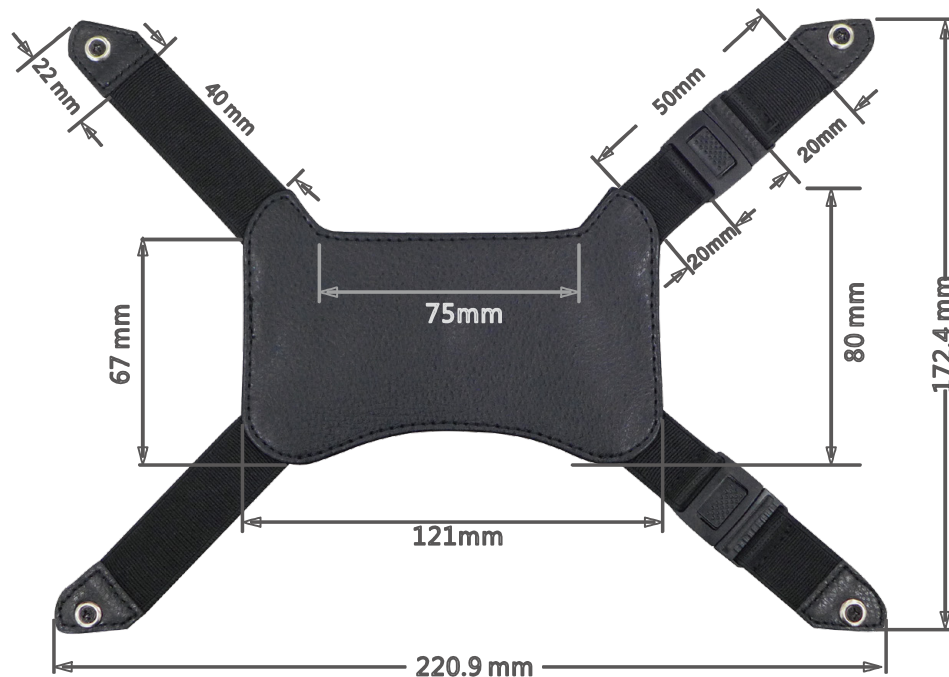

# Hand-Strap

Model Name: HS-M101

Winmate Part Number: 98K000A0003J

## Features:

- Compatible with M101 Series Tablet PCs
- Skin Friendly Material
- Adjustable for Both Standard and High-Capacity Batteries
- Adjustable buckle for changing battery easily

## Dimension:

## Example: How to Hold the Tablet PC with One Hand: