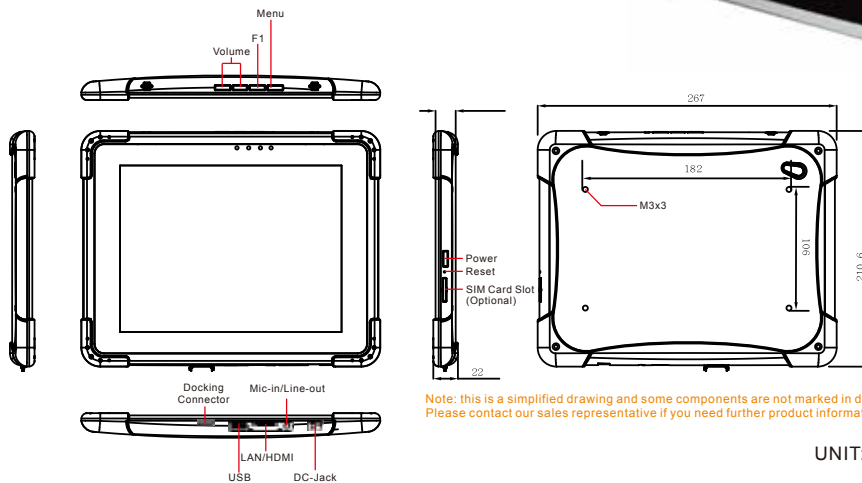

9.7" Compact Rugged tablet PC

Model :M970D

Features:

- 9.7" 1024 x 768 Resolution with IPS LED Panel
- Low-power system with Intel® Atom N2600 processor.
- 2GB DDR3-800 memory
- Built-in Wi-Fi/ Bluetooth Module
- Standard Battery 5300 mAh
- Mobile- Shock, Vibration, and transit drop.
- IP54 water & dust proof
- Built-in GPS Module
- Support 3G function (for optional)

Mechanical and Environment

Dimensions (W x L x H) : 267(W) x 210(L) x 22(H)
Weight : 988g
Operation Temperature: -20°C to 60°C (AC mode),
-10°C to 50°C (Battery mode)
Battery charging Temp. : 0° C ~45° C *note
Operation Humidity : 30%~90% (non condensing)
Drop : 4 feet
Certifications : FCC , CE , EN60601-1-1 , EN60601-1-2
IP Proof : IP54

Optional Accessories

Table Stand : DC 12V charging only
HDMI (female) Adapter Cable
Hand Strap
Holster
Car charging Cable
VESA Mounting Kit (75 x 75mm)
Capacitive Touch Stylus

Display Specification

Pixel Number : 1024(H) x 768(V)
Brightness : 350 cd/m2 (Minimum)
Touch : Projective-capacity touch (4 points)