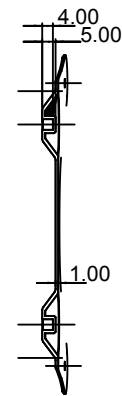

M970D VESA Mounting Kit

Mechanical Drawing:

SCIGATE AUTOMATION (S) PTE LTD

No.1 Bukit Batok Street 22 #01-01 Singapore 659592

Tel: (65) 6561 0488

Fax: (65) 6562 0588

Email: sales@scigate.com.sg

Web: www.scigate.com.sg

Business Hours: Monday - Friday 8.30am - 6.15pm

28XSEC0001-XSEC0001

How to use M970D VESA Mounting Kit ?

**VESA Mount holes
(M4 x 4)**

Rev.	Reasons	Revised Date
1.0	First Release	July.10.12
1.1	Pic Change	Aug.30.12