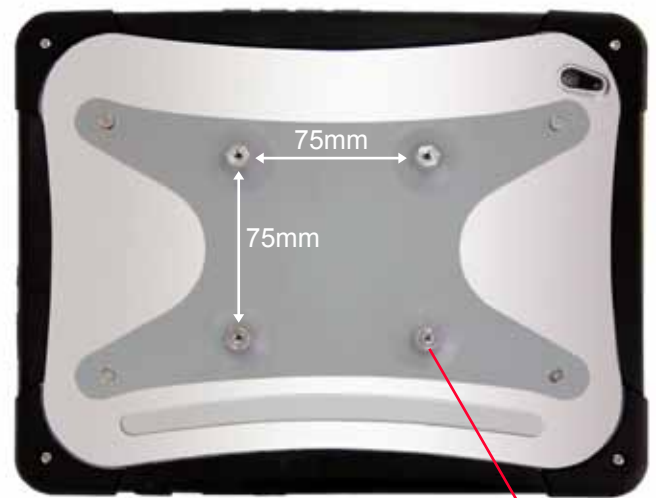

M970D VESA Mounting Kit

Mechanical Drawing:

SCIGATE AUTOMATION (S) PTE LTD

No.1 Bukit Batok Street 22 #01-01 Singapore 659592

Tel: (65) 6561 0488

Fax: (65) 6562 0588

Email: sales@scigate.com.sg

Web: www.scigate.com.sg

Business Hours: Monday - Friday 8.30am - 6.15pm

28XSEC0001-XSEC0001

How to use M970D VESA Mounting Kit ?

**VESA Mount holes
(M4 x 4)**

Rev.	Reasons	Revised Date
1.0	First Release	July.10.12
1.1	Pic Change	Aug.30.12