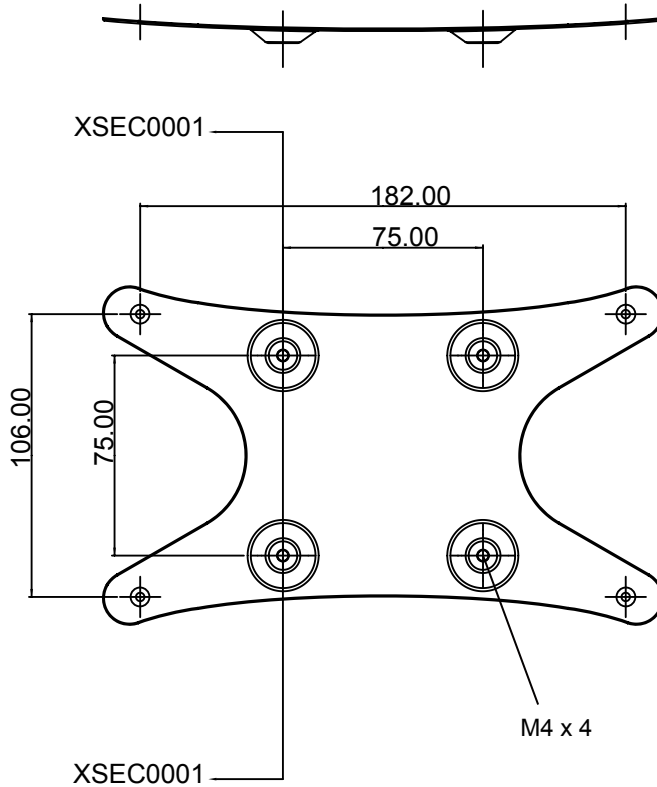

M970D VESA Mounting Kit

Mechanical Drawing:

SCIGATE AUTOMATION (S) PTE LTD

No.1 Bukit Batok Street 22 #01-01 Singapore 659592

Tel: (65) 6561 0488

Fax: (65) 6562 0588

Email: sales@scigate.com.sg

Web: www.scigate.com.sg

Business Hours: Monday - Friday 8.30am - 6.15pm

28XSEC0001-XSEC0001

How to use M970D VESA Mounting Kit ?

**VESA Mount holes
(M4 x 4)**

Rev.	Reasons	Revised Date
1.0	First Release	July.10.12
1.1	Pic Change	Aug.30.12