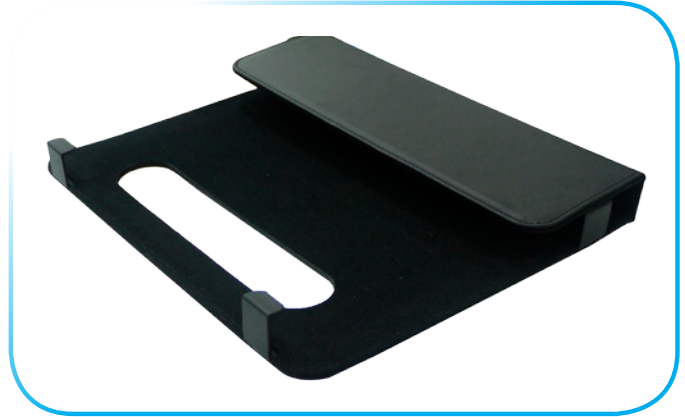

Holster for M970D / T Tablet

M970D/T with Hoslter:

Front View

Back View

Holster for M970D/T Tablet

SCIENCE GATE
Your Automation Partner

SCIGATE AUTOMATION (S) PTE LTD
No.1 Bukit Batok Street 22 #01-01 Singapore 659592
Tel: (65) 6561 0488 Fax: (65) 6562 0588
Email: sales@scigate.com.sg Web: www.scigate.com.sg
Business Hours: Monday - Friday 8.30am - 6.15pm

Side View

How to use

1. Remove 2 Feet from the back of M970D/T

2. Slide the tablet into holster

3. Attach the cover on the back side

4. Finished

Rev.	Reasons	Revised Date
1.0	First Release	Nov.1.12