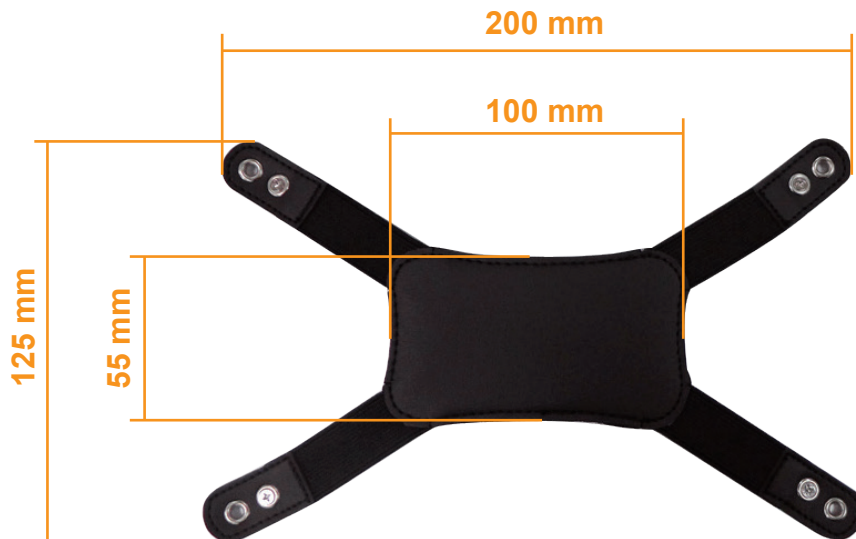

Hand-Strap

Model Name:M97SP-V1

Winmate Part Number:98K000A0001K

Features:

- Ergonomic
- Skin Friendly Material
- Comfortable fit, Adjustable to Different Hand Size

**SCIENCE
GATE**
Your Automation Partner

SCIGATE AUTOMATION (S) PTE LTD

No.1 Bukit Batok Street 22 #01-01 Singapore 659592

Tel: (65) 6561 0488

Fax: (65) 6562 0588

Email: sales@scigate.com.sg

Web: www.scigate.com.sg

Business Hours: Monday - Friday 8.30am - 6.15pm

Dimension: