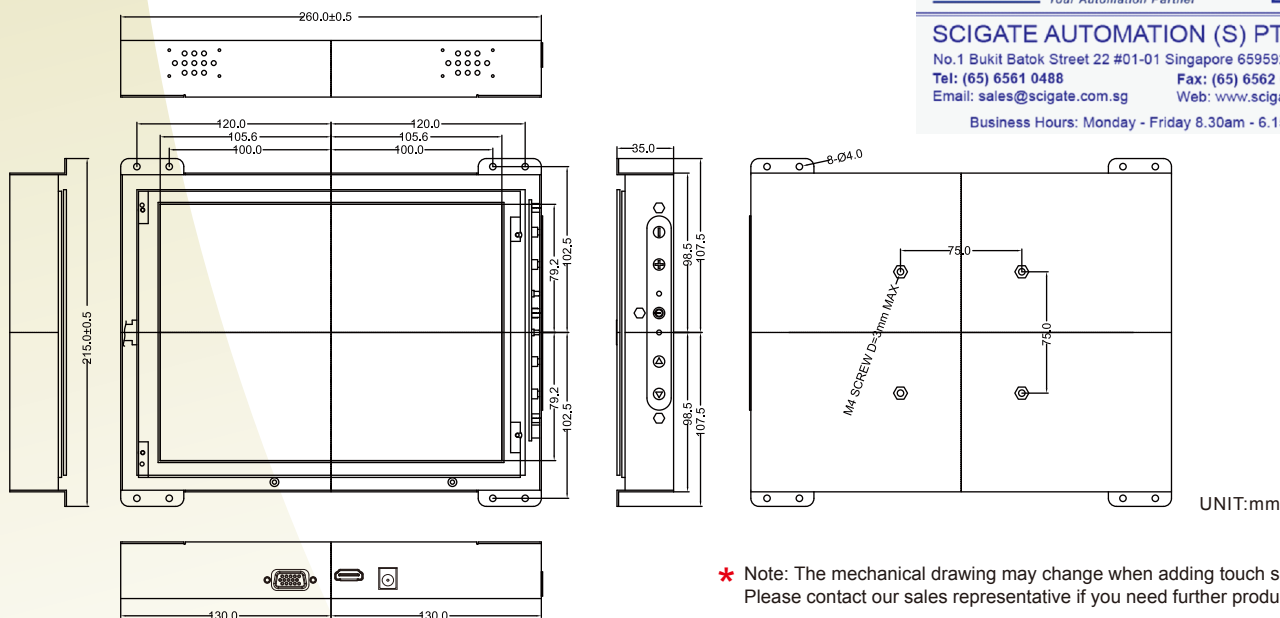

Open Frame LCD

Open Frame LCD

10.4" (4:3)

Specifications

| | |
|--------------------------------|---|
| Model Name | R10L600-OPF1 |
| Panel Size | 10.4" |
| Active Display Area(mm) | 211.2(H)x158.4(V) |
| Resolution | 800x600 |
| Brightness(cd/m2) | 600 (Typical) |
| Contrast Ratio | 400:1 (Typical) |
| Viewing Angles(CR>=10 L/R/U/D) | -80~80(H) ; -70~70(V) |
| Display Colors | 262K (6 bits/color) |
| Standard Input Signal | 1 x VGA (D-sub 15) 1 x HDMI (Type-A) |
| Touch Screen(Optional-1) | Resistive Touch Protective Glass |
| Touch Screen(Optional-2)* | SAW Touch (Surface Acoustic Wave) |
| Touch Interface | USB / S232 |
| Audio / Speakers (Optional)* | Audio line in (3.5mm) + Speaker x2 |
| OSD | 5 Keys: -, +, Power, Esc, Enter |
| Power Input | 12V DC input (2.5ψ) with external AC-DC Adapter (100V~240V) |
| Power Consumption | 15W typical, Normal operation |
| Operating temperature | 0~50°C |
| Storage Temperature | -10~60°C |
| Accessories | Power AC-DC Adapter(100V~240V) VGA cable (1.8m) HDMI cable (2m) |

1. VGA
2. HDMI
3. DC input

I/O Optional

| | |
|-------------|---|
| Optional 1* | 1 x VGA (D-sub 15) 1 x HDMI (Type-A) 1 x DVI-D |
| Optional 2* | 1 x VGA (D-sub 15) 1 x DVI-D 1 x S-Video 1 x Composite |

*Outside dimension and I/O will be different from standard

Mechanical Drawing

UNIT:mm

* Note: The mechanical drawing may change when adding touch screen. Please contact our sales representative if you need further product information.