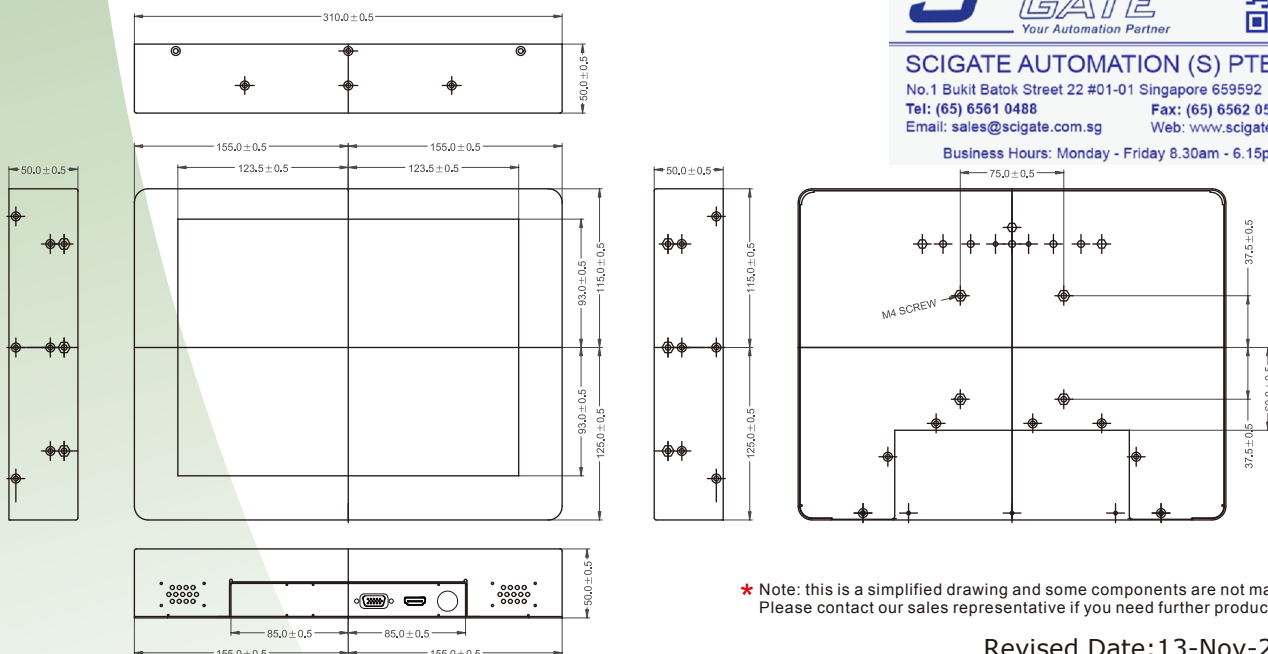

Mechanical Drawing

Revised Date: 13-Nov-2017 V2.1