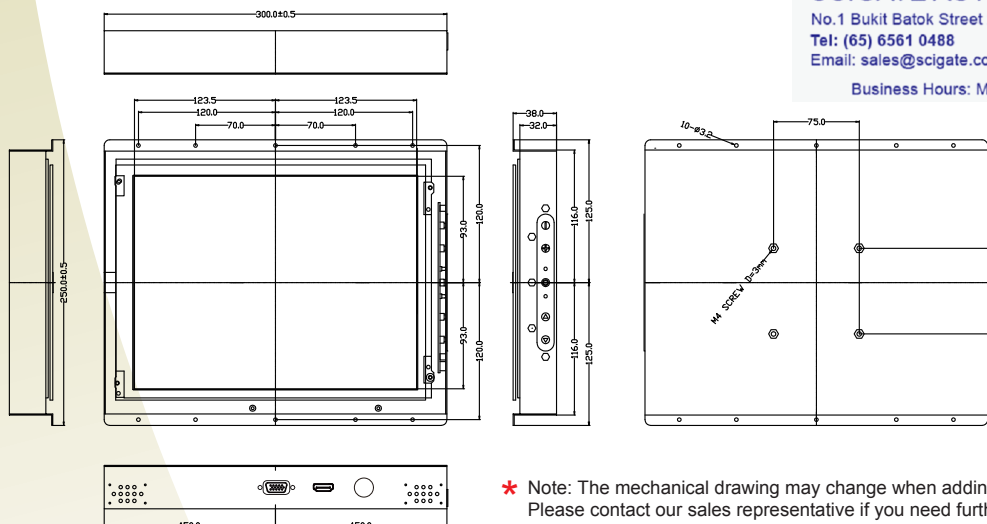

Open Frame LCD

Open Frame High Brightness Display

12.1"

Specifications

RoHS COMPLIANT 2011/65/EU

Model Name	R12T600-OFL1HB
Panel Size	12.1"
Active Display Area(mm)	246.0 (H) x 184.5(V)
Resolution	800x600
Brightness(cd/m2)	1000 (Typical)
Contrast Ratio	700:1 (Typical)
Viewing Angles(CR>=10)	-80~80(H) ; -75~65(V)
Display Colors	16.2M (6 bits/color)
Standard Input Signal	1 x VGA (D-sub 15) 1 x HDMI (Type-A)
Touch Screen(Optional-1)	Resistive Touch Protective Glass
Touch Screen(Optional-2)*	SAW Touch (Surface Acoustic Wave)
Touch Interface	USB / RS232
Audio / Speakers (Optional)*	Audio line in (3.5mm) + Speaker x2
OSD	5 Keys: -, +, Power, Esc, Enter
Storage Temperature	-10~60 °C
Power Input	12V DC input (2.5ψ) with external AC-DC Adapter (100V~240V)
Power Consumption	16W typical, Normal operation
Operating temperature	0~50°C
Storage Temperature	-10~60 °C
Accessories	Power AC-DC Adapter(100V~240V) VGA cable (1.8m) HDMI cable (2m)

*Outside dimension and I/O will be different from standard

1. VGA
2. HDMI
3. DC Input

I/O Optional

Optional 1*	1 x VGA (D-sub 15) 1 x HDMI (Type-A) 1 x DVI-D
Optional 2*	1 x VGA (D-sub 15) 1 x DVI-D 1 x S-Video 1 x Composite

Mechanical Drawing

UNIT:mm

* Note: The mechanical drawing may change when adding touch screen. Please contact our sales representative if you need further product information.

SCIENCE GATE
Your Automation Partner