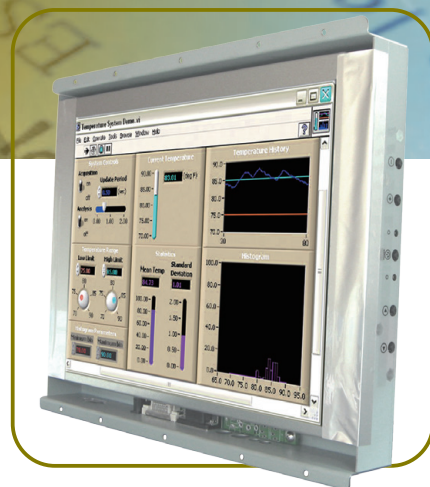

Open Frame LCD

Open Frame High Brightness Display

12.1"

Specifications

RoHS COMPLIANT 2011/65/EU

Model Name	R12T600-OFL1HB
Panel Size	12.1"
Active Display Area(mm)	246.0 (H) x 184.5(V)
Resolution	800x600
Brightness(cd/m2)	1000 (Typical)
Contrast Ratio	700:1 (Typical)
Viewing Angles(CR>=10)	-80~80(H) ; -75~65(V)
Display Colors	16.2M (6 bits/color)
Standard Input Signal	1 x VGA (D-sub 15) 1 x HDMI (Type-A)
Touch Screen(Optional-1)	Resistive Touch Protective Glass
Touch Screen(Optional-2)*	SAW Touch (Surface Acoustic Wave)
Touch Interface	USB / RS232
Audio / Speakers (Optional)*	Audio line in (3.5mm) + Speaker x2
OSD	5 Keys: -, +, Power, Esc, Enter
Storage Temperature	-10~60 °C
Power Input	12V DC input (2.5ψ) with external AC-DC Adapter (100V~240V)
Power Consumption	16W typical, Normal operation
Operating temperature	0~50°C
Storage Temperature	-10~60 °C
Accessories	Power AC-DC Adapter(100V~240V) VGA cable (1.8m) HDMI cable (2m)

*Outside dimension and I/O will be different from standard

1. VGA
2. HDMI
3. DC Input

I/O Optional

Optional 1*	1 x VGA (D-sub 15) 1 x HDMI (Type-A) 1 x DVI-D
Optional 2*	1 x VGA (D-sub 15) 1 x DVI-D 1 x S-Video 1 x Composite