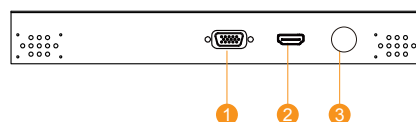

Open Frame LCD

Open Frame High Brightness Display

12.1"

Specifications

RoHS COMPLIANT 2011/65/EU

Model Name	R12T600-OFL1HB
Panel Size	12.1"
Active Display Area(mm)	246.0 (H) x 184.5(V)
Resolution	800x600
Brightness(cd/m2)	1000 (Typical)
Contrast Ratio	700:1 (Typical)
Viewing Angles(CR>=10)	-80~80(H) ; -75~65(V)
Display Colors	16.2M (6 bits/color)
Standard Input Signal	1 x VGA (D-sub 15) 1 x HDMI (Type-A)
Touch Screen(Optional-1)	Resistive Touch Protective Glass
Touch Screen(Optional-2)*	SAW Touch (Surface Acoustic Wave)
Touch Interface	USB / RS232
Audio / Speakers (Optional)*	Audio line in (3.5mm) + Speaker x2
OSD	5 Keys: -, +, Power, Esc, Enter
Storage Temperature	-10~60 °C
Power Input	12V DC input (2.5ψ) with external AC-DC Adapter (100V~240V)
Power Consumption	16W typical, Normal operation
Operating temperature	0~50°C
Storage Temperature	-10~60 °C
Accessories	Power AC-DC Adapter(100V~240V) VGA cable (1.8m) HDMI cable (2m)

*Outside dimension and I/O will be different from standard

1. VGA
2. HDMI
3. DC Input

I/O Optional

Optional 1*	1 x VGA (D-sub 15) 1 x HDMI (Type-A) 1 x DVI-D
Optional 2*	1 x VGA (D-sub 15) 1 x DVI-D 1 x S-Video 1 x Composite