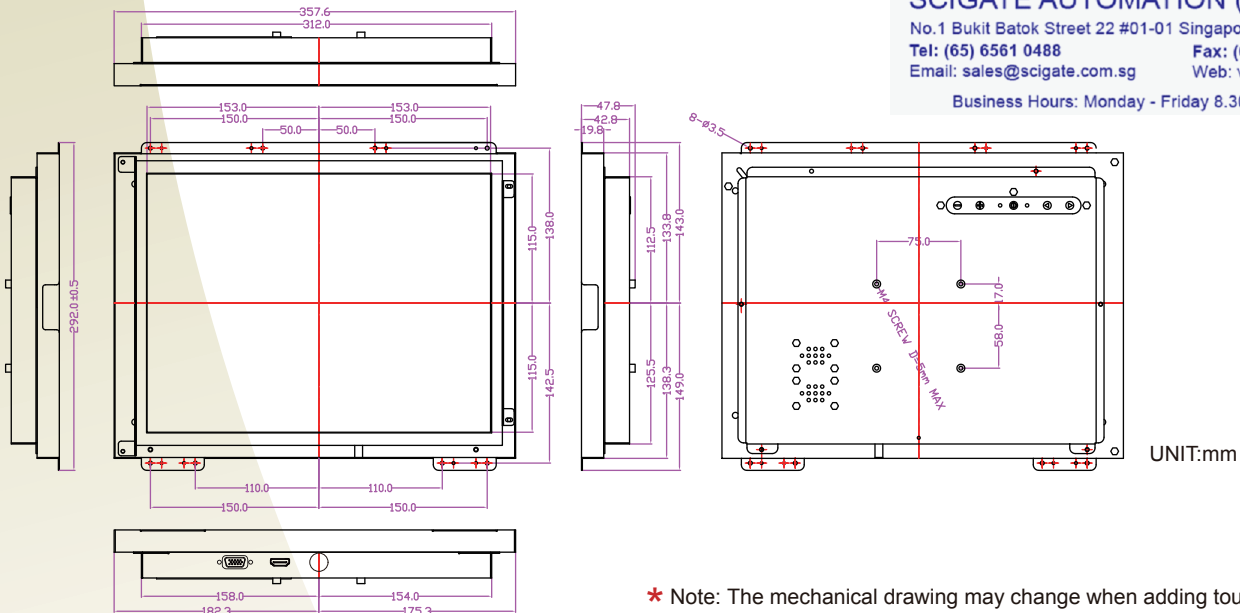

Mechanical Drawing

* Note: The mechanical drawing may change when adding touch screen. Please contact our sales representative if you need further product information.

SCIGATE AUTOMATION (S) PTE LTD

No.1 Bukit Batok Street 22 #01-01 Singapore 659592
Tel: (65) 6561 0488 Fax: (65) 6562 0588
Email: sales@scigate.com.sg Web: www.scigate.com.sg

Business Hours: Monday - Friday 8.30am - 6.15pm