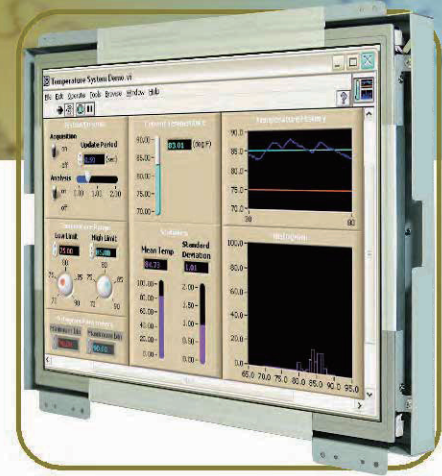

## Open Frame LCD

15"

### Specifications

Model Name	R15L100-OFA1
Panel Size	15"
Active Display Area(mm)	304.1(H)x228.1(V)
Resolution	1024x768
Brightness(cd/m <sup>2</sup> )	550 (Typical)
Contrast Ratio	700:1 (Typical)
Viewing Angles(CR>=10)	-80~80(H); -70~70(V)
Display Colors	16.2M (6 bits/color)
Standard Input Signal	1 x VGA (D-sub 15) 1 x HDMI (Type-A)
Touch Screen(Optional-1)	Resistive Touch Protective Glass
Touch Screen(Optional-2)*	SAW Touch (Surface Acoustic Wave)
Touch Interface	USB / RS232
Audio / Speakers (Optional)*	Audio line in (3.5mm) + Speaker x2
OSD	5 Keys: -, +, Power, Esc, Enter
Power Input	12V DC input (2.5 $\mu$ ) with external AC-DC Adapter (100V~240V)
Power Consumption	20W typical, Normal operation
Operating temperature	0~50°C
Storage Temperature	-10~60°C
Accessories	Power AC-DC Adapter(100V~240V) VGA cable (1.8m) HDMI cable (2m)

\*Outside dimension and I/O will be different from standard

1. VGA
2. HDMI
3. DC Input