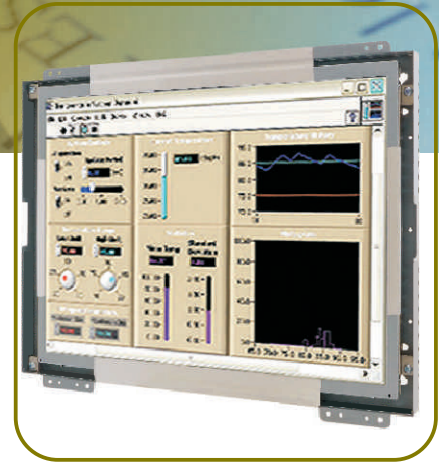

Open Frame LCD

Open Frame LCD

15"

RoHS
COMPLIANT
2002/95/EC

Specifications

Model Name	R15L100-OFA3
Panel Size	15"
Active Display Area(mm)	304.1(H)x228.1(V)
Resolution	1024x768
Brightness(cd/m ²)	400 (Typical)
Contrast Ratio	700:1 (Typical)
Viewing Angles(CR>=10)	-80~80(H); -70~70(V)
Display Colors	16.7M (8 bits/color)
Standard Input Signal	1 x VGA (D-sub 15) 1 x HDMI (Type-A)
Touch Screen(Optional-1)	Resistive Touch Protective Glass
Touch Screen(Optional-2)*	SAW Touch (Surface Acoustic Wave)
Touch Interface	USB / RS232
Audio / Speakers (Optional)*	Audio line in (3.5mm) + Speaker x2
OSD	5 Keys: -, +, Power, Esc, Enter
Power Input	12V DC input (2.5ψ) with external AC-DC Adapter (100V~240V)
Power Consumption	17W typical, Normal operation
Operating temperature	0~50°C
Storage Temperature	-10~60°C
Accessories	Power AC-DC Adapter(100V~240V) VGA cable (1.8m) HDMI cable (2m)

*Outside dimension and I/O will be different from standard

1. VGA
2. HDMI
3. DC Input

I/O Optional	
Optional 1*	1 x VGA (D-sub 15) 1 x HDMI (Type-A) 1 x DVI-D
Optional 2*	1 x VGA (D-sub 15) 1 x DVI-D 1 x S-Video 1 x Composite