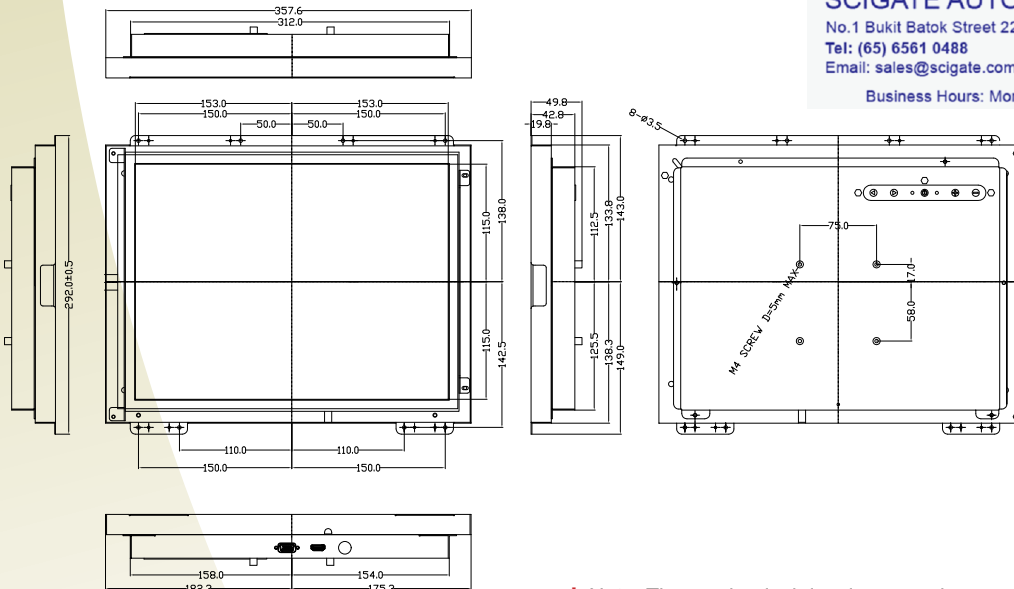

Open Frame LCD

Open Frame LCD

15"

RoHS
COMPLIANT
2002/95/EC

Specifications

Model Name	R15L100-OFA3
Panel Size	15"
Active Display Area(mm)	304.1(H)x228.1(V)
Resolution	1024x768
Brightness(cd/m ²)	400 (Typical)
Contrast Ratio	700:1 (Typical)
Viewing Angles(CR>=10)	-80~80(H); -70~70(V)
Display Colors	16.7M (8 bits/color)
Standard Input Signal	1 x VGA (D-sub 15) 1 x HDMI (Type-A)
Touch Screen(Optional-1)	Resistive Touch Protective Glass
Touch Screen(Optional-2)*	SAW Touch (Surface Acoustic Wave)
Touch Interface	USB / RS232
Audio / Speakers (Optional)*	Audio line in (3.5mm) + Speaker x2
OSD	5 Keys: -, +, Power, Esc, Enter
Power Input	12V DC input (2.5ψ) with external AC-DC Adapter (100V~240V)
Power Consumption	17W typical, Normal operation
Operating temperature	0~50°C
Storage Temperature	-10~60°C
Accessories	Power AC-DC Adapter(100V~240V) VGA cable (1.8m) HDMI cable (2m)

*Outside dimension and I/O will be different from standard

1. VGA
2. HDMI
3. DC Input

I/O Optional	
Optional 1*	1 x VGA (D-sub 15) 1 x HDMI (Type-A) 1 x DVI-D
Optional 2*	1 x VGA (D-sub 15) 1 x DVI-D 1 x S-Video 1 x Composite

Mechanical Drawing

UNIT:mm

* Note: The mechanical drawing may change when adding touch screen.
Please contact our sales representative if you need further product information.

SCIENCE GATE
Your Automation Partner