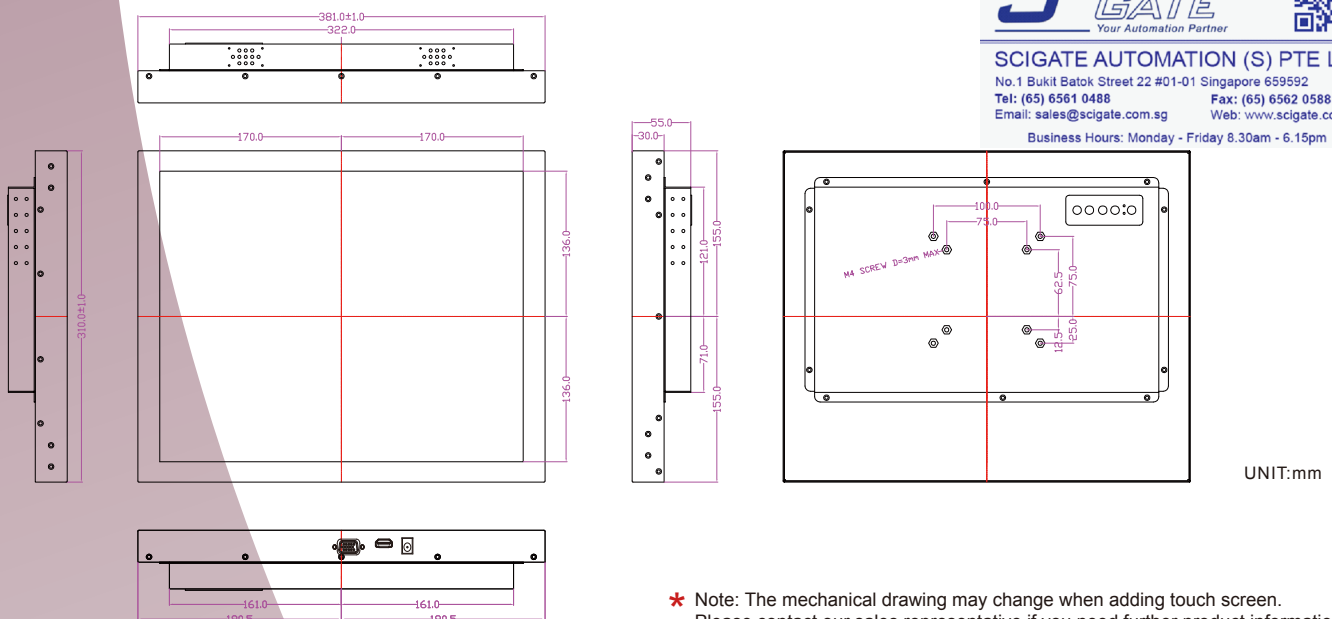

### Specifications

Model Name	S17L500-IPA1WT
Panel Size	17"
Active Display Area(mm)	337.9(H)x270.3(V)
Resolution	1280 x 1024
Brightness(cd/m2)	350 (Typical)
Contrast Ratio	1000:1 (Typical)
Viewing Angles(CR>=10 L/R/U/D)	-85~85(H) ; -80~80(V)
Display Colors	16.2M (6 bits/color)
Standard Input Signal	1 x VGA (D-sub 15) 1 x HDMI (Type-A)
Touch Screen(Optional-1)	Resistive Touch Protective Glass
Touch Screen(Optional-2)*	SAW Touch (Surface Acoustic Wave)
Touch Interface	USB / S232
Audio / Speakers (Optional)*	Audio line in (3.5mm) + Speaker x2
OSD	5 Keys: -, +, Power, Esc, Enter
Power Input	12V DC input (2.5ψ) with external AC-DC Adapter (100V~240V)
Power Consumption	35W typical, Normal operation
Operating temperature	-20~60°C
Storage Temperature	-25~65°C
Accessories	Power AC-DC Adapter(100V~240V) VGA cable (1.8m) HDMI cable (2m)

1. VGA
2. HDMI
3. DC input

I/O Optional	
Optional 1*	1 x VGA (D-sub 15) 1 x HDMI (Type-A) 1 x DVI-D
Optional 2*	1 x VGA (D-sub 15) 1 x DVI-D 1 x S-Video 1 x Composite

### Mechanical Drawing

UNIT:mm

\* Note: The mechanical drawing may change when adding touch screen. Please contact our sales representative if you need further product information.

**SCIENCE GATE**  
Your Automation Partner