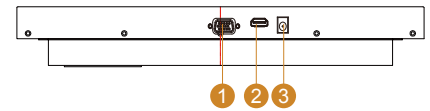

### Specifications

Model Name	S17L500-IPA1WT
Panel Size	17"
Active Display Area(mm)	337.9(H)x270.3(V)
Resolution	1280 x 1024
Brightness(cd/m2)	350 (Typical)
Contrast Ratio	1000:1 (Typical)
Viewing Angles(CR>=10 L/R/U/D)	-85~85(H) ; -80~80(V)
Display Colors	16.2M (6 bits/color)
Standard Input Signal	1 x VGA (D-sub 15) 1 x HDMI (Type-A)
Touch Screen(Optional-1)	Resistive Touch Protective Glass
Touch Screen(Optional-2)*	SAW Touch (Surface Acoustic Wave)
Touch Interface	USB / S232
Audio / Speakers (Optional)*	Audio line in (3.5mm) + Speaker x2
OSD	5 Keys: -, +, Power, Esc, Enter
Power Input	12V DC input (2.5ψ) with external AC-DC Adapter (100V~240V)
Power Consumption	35W typical, Normal operation
Operating temperature	-20~60°C
Storage Temperature	-25~65°C
Accessories	Power AC-DC Adapter(100V~240V) VGA cable (1.8m) HDMI cable (2m)