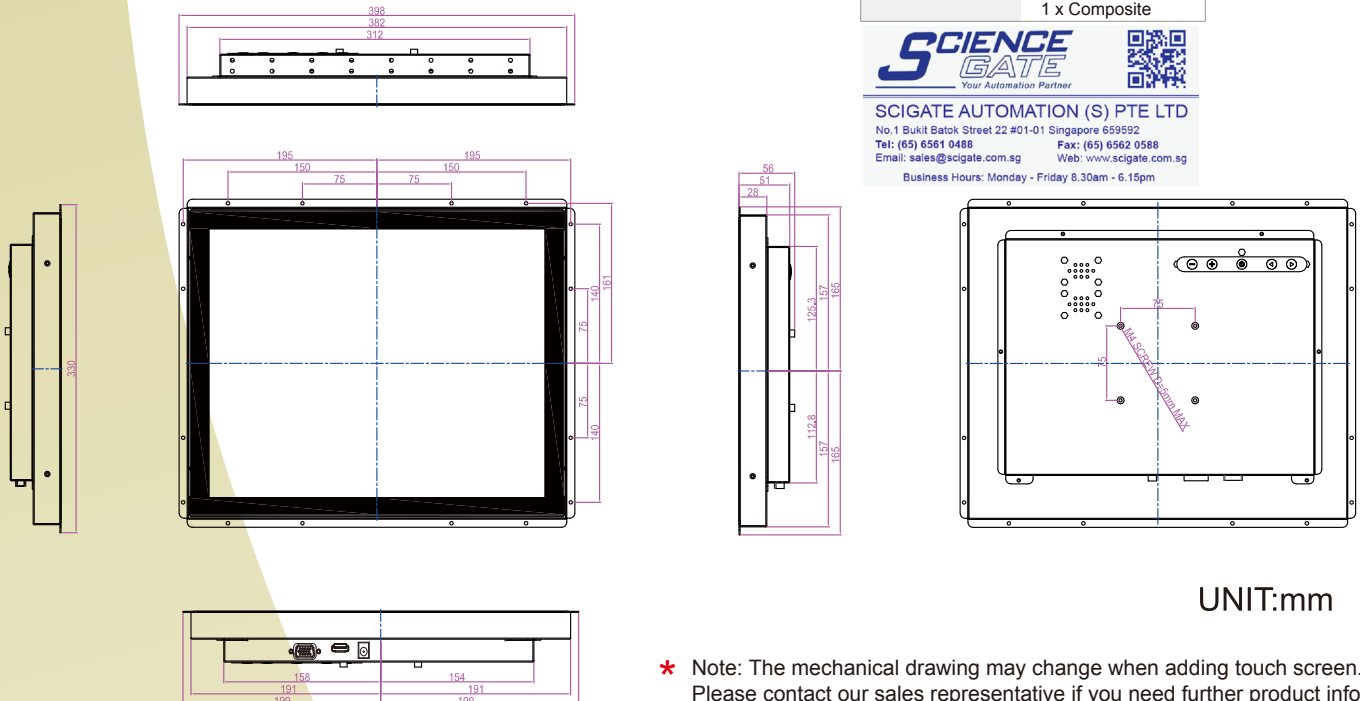

Open Frame High Brightness Display

17"

RoHS COMPLIANT
2011/65/EU

Specifications

Model Name	S17L500-OFA1HB
Panel Size	17"
Active Display Area(mm)	337.9(H)x270.3(V)
Resolution	1280 x 1024
Brightness(cd/m2)	1000 (Typical)
Contrast Ratio	1000:1 (Typical)
Viewing Angles(CR>=10 L/R/U/D)	-85~85(H) ; -80~80(V)
Display Colors	16.2M (6 bits/color)
Standard Input Signal	1 x VGA (D-sub 15) 1 x HDMI (Type-A)
Touch Screen(Optional-1)	Resistive Touch Protective Glass
Touch Screen(Optional-2)*	SAW Touch (Surface Acoustic Wave)
Touch Interface	USB / S232
Audio / Speakers (Optional)*	Audio line in (3.5mm) + Speaker x2
OSD	5 Keys: - , + , Power , Esc , Enter
Power Input	12V DC input (2.5ψ) with external AC-DC Adapter (100V~240V)
Power Consumption	32W typical , Normal operation
Operating temperature	0~50°C
Storage Temperature	-10~60°C
Accessories	Power AC-DC Adapter(100V~240V) VGA cable (1.8m) HDMI cable (2m)

Mechanical Drawing

UNIT:mm

* Note: The mechanical drawing may change when adding touch screen. Please contact our sales representative if you need further product information.