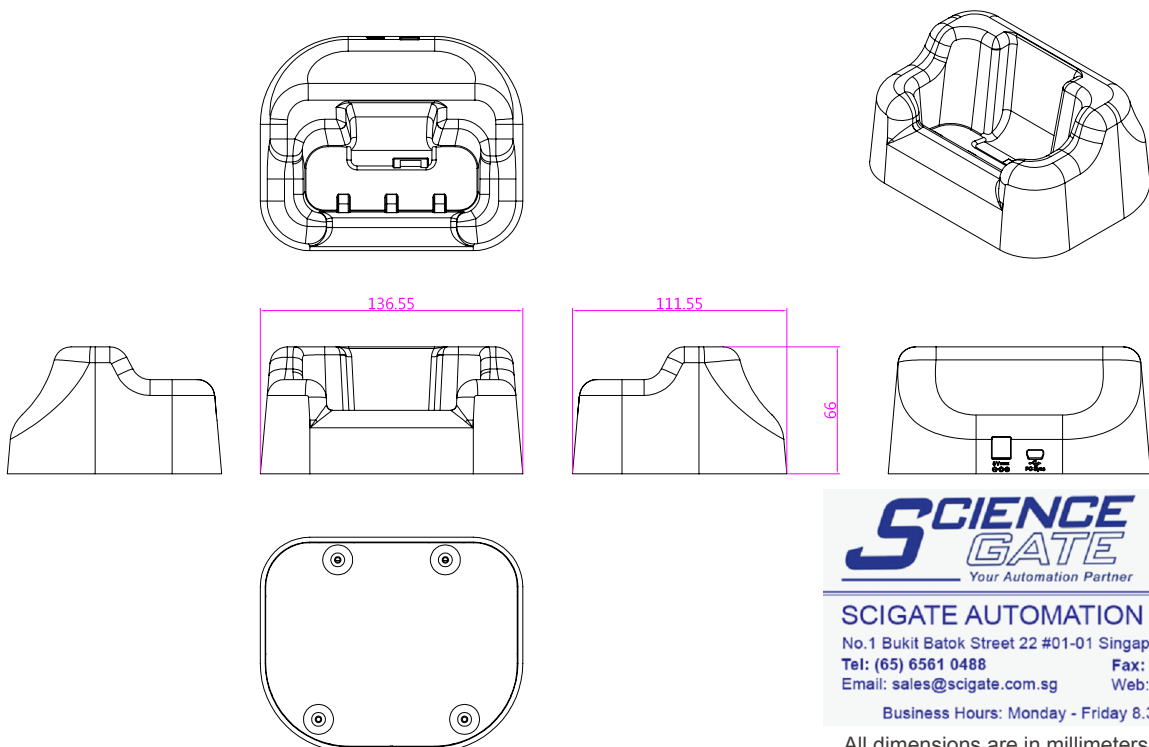

S430 Series

Office Charging Dock

Winmate Part Number: 98K000A0001G

Specification:

Office Charging Dock

- 1 x DC Jack
- 1 x Mini USB
- PC Sync
- 5V Charge

Mechanical Drawing:

SCIGATE AUTOMATION (S) PTE LTD