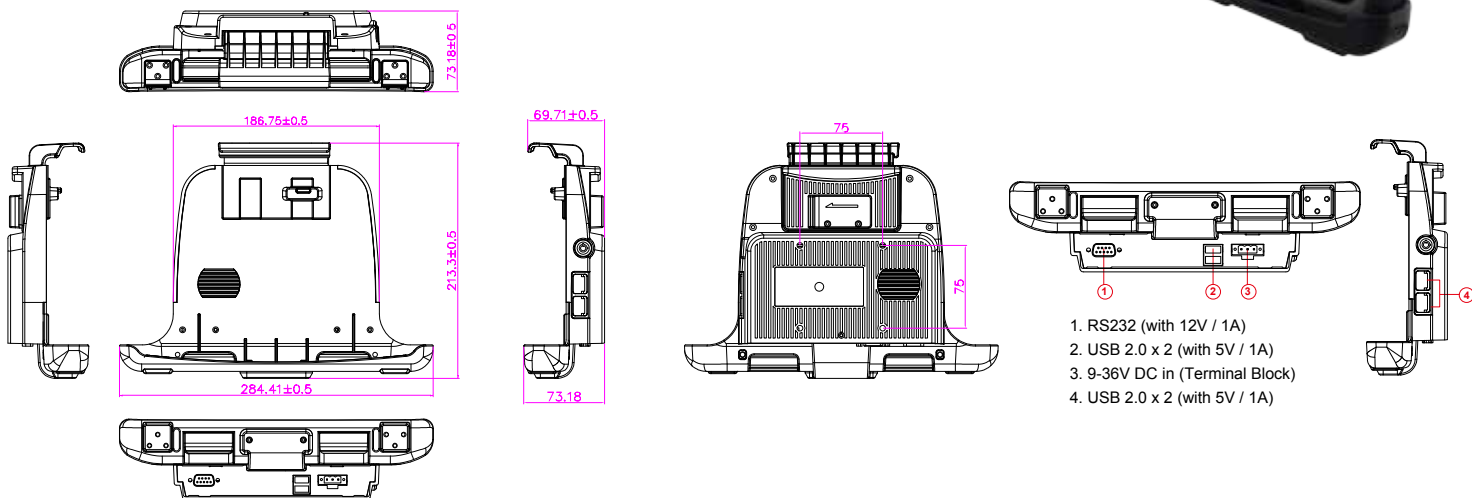

Vehicle Dock for M101 Series

VD-M101M4

Product Features:

- Hold the tablet stably on moving vehicle
- Anti-theft design with key lockable cradle
- Wide power voltage input (9~36V DC-in)
- IP52 design (Rain proof)
- VESA standard for various standard fixtures

Mechanical Drawing

One hand docking :

1 Insert the Tablet PC into the docking

2. Push down the hook, the lock will lock automatically

One hand undocking :

1. Slide the latch to open the hook

2. Remove the Tablet from docking

Specification

Dimension		284.41 x 213.3 x 73.18 mm
Power Input		9~36V DC In
I/O Support	Bottom	RS232 x 1 USB 2.0 x 2 3-Pin Terminal Block x 1 (DC 9-36V in)
	Side	USB 2.0 x 2
Mounting		75 x 75mm VESA Mount
Vibration		MIL STD. 810G, 5 ~ 500Hz, 2.24G