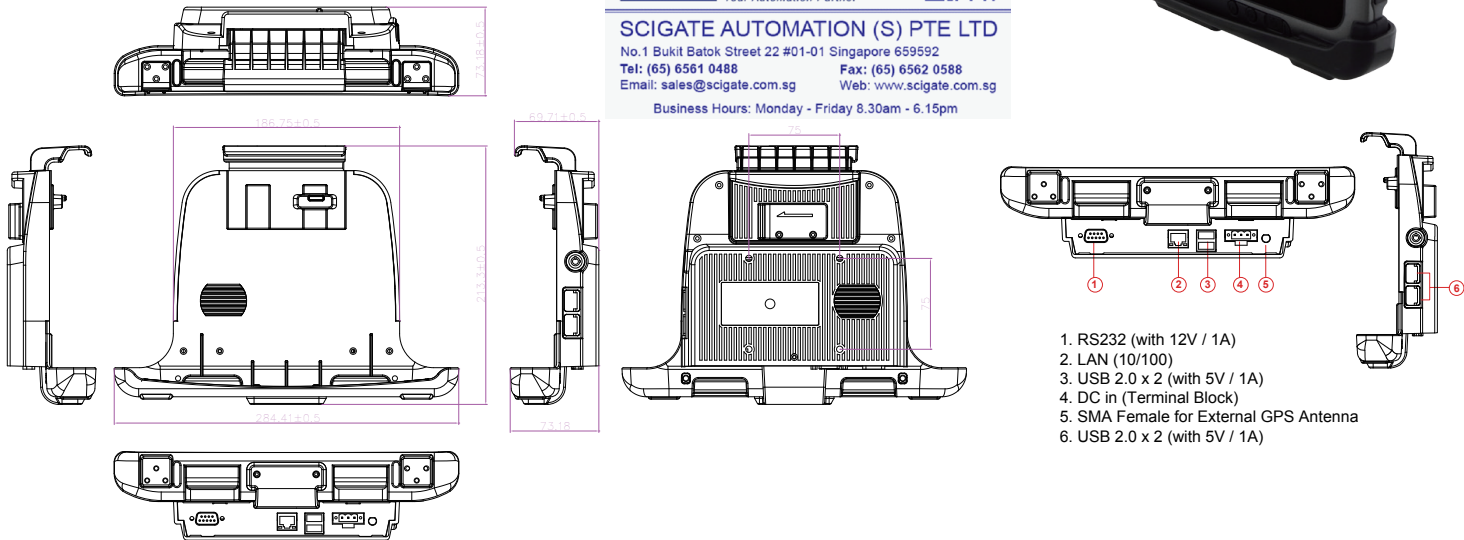

# Vehicle Dock for M101H

VD-M101S

## Product Features:

- Hold the tablet stably on moving vehicle
- Anti-theft design with key lockable cradle
- Wide power voltage input (9~36V DC-in)
- IP52 design (Rain proof)
- VESA standard for various standard fixtures
- SMA connector (Female) for external GPS antenna

## One hand docking :

## Specification

|             |        |  |
|-------------|--------|--|
| Dimension   |        | 284.41 x 213.3 x 73.18 mm  |
| Power Input |        | 9~36V DC In  |
| I/O Support | Bottom | RS232 x 1, USB 2.0 x 2, LAN x 1<br>SMA Female x 1 (for external GPS antenna)<br>3-Pin Terminal Block x 1 (DC IN) |
|             | Side   | USB 2.0 x 2  |
| Mounting    |        | 75 x 75mm VESA Mount   |
| Vibration   |        | MIL STD. 810G, 5 ~ 500Hz, 2.24G  |