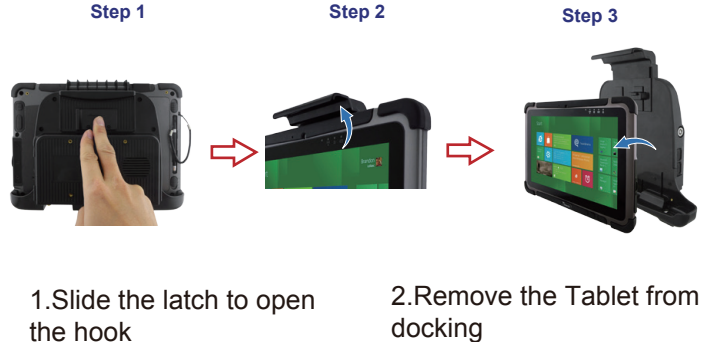

One hand undocking :

Specification

Dimension		284.41 x 213.3 x 73.18 mm
Power Input		9~36V DC In
I/O Support	Bottom	RS232 x 1, USB 2.0 x 2, LAN x 1 SMA Female x 1 (for external GPS antenna) 3-Pin Terminal Block x 1 (DC IN)
	Side	USB 2.0 x 2
Mounting		75 x 75mm VESA Mount
Vibration		MIL STD. 810G, 5 ~ 500Hz, 2.24G