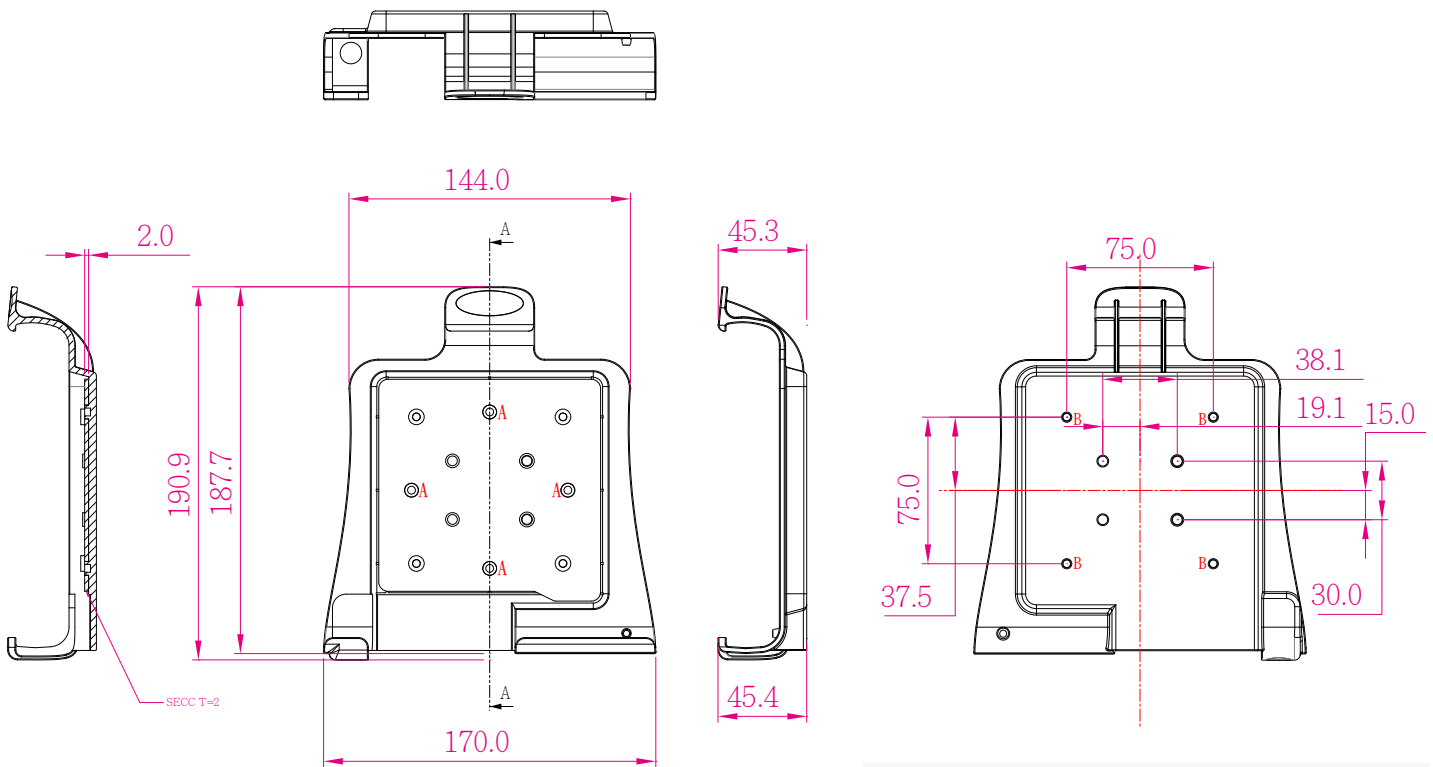

Mechanical Drawing

SCIGATE AUTOMATION (S) PTE LTD

No.1 Bukit Batok Street 22 #01-01 Singapore 659592

Tel: (65) 6561 0488

Fax: (65) 6562 0588

Email: sales@scigate.com.sg

Web: www.scigate.com.sg

Business Hours: Monday - Friday 8.30am - 6.15pm

Specification

Dimension	170.08 x 187.78 x 45.42 mm
Mounting	75 x 75mm VESA Holes/ 30 x 30mm RAM Mount
Vibration	MIL Std. 810G, 5 ~ 500Hz, 2.24G

Accessories	
Default	M4x5mm VESA Screw x 6