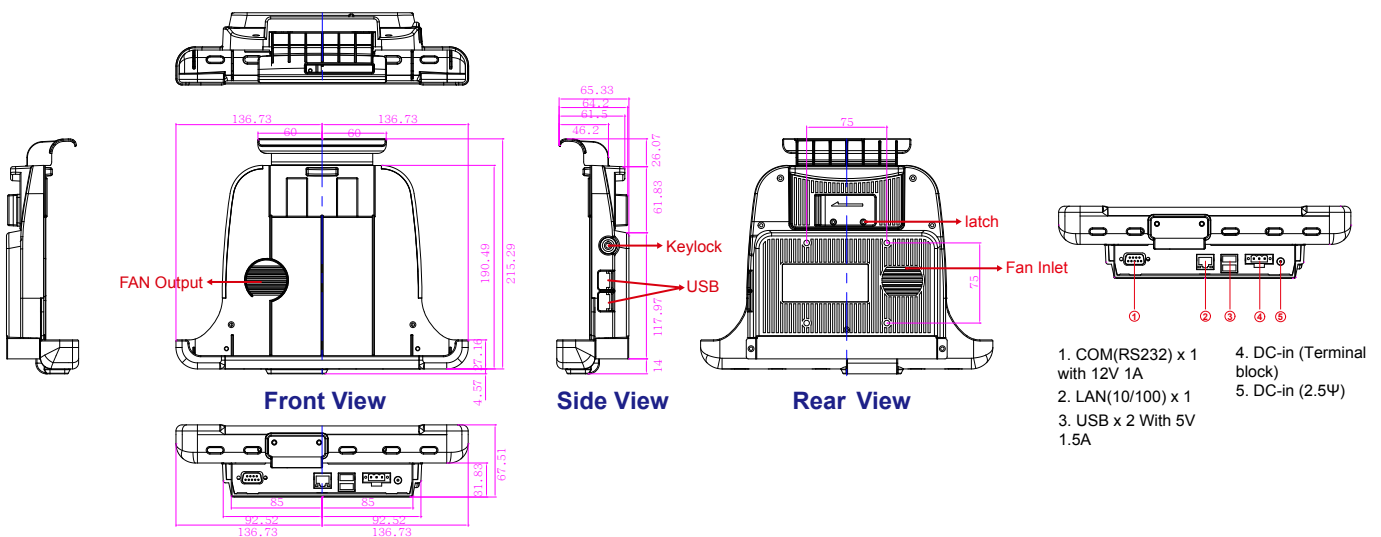

## Product Features:

- Hold the Tablet tightly on the moving vehicle
- Lockable design to avoid Tablet be taken away (with key)
- Support both terminal block & 2.5  $\psi$  power jack input
- 9~36V DC-in wide range DC input
- Bottom I/O supported: USBx2 / LAN / COM / DC-in
- Side I/O Supported : USB x 2
- IP52 design (Rain proof)

## Mechanical Drawing

## One hand docking :

1 Insert the Tablet PC into the docking

2. Push down the hook, the lock will lock automatically

## Specification

Dimension		273.5 x 220 x 65.33 mm
Power Input		9~36V DC
I/O Support	Bottom	COM x1, USB x 2, LAN x1 DC-in (terminal block & 2.5 $\psi$ power jack)
	Side	USB x 2
Mounting		75 x 75mm VESA Holes
Vibration		MIL Std. 810G, 5 ~ 500Hz, 2.24G