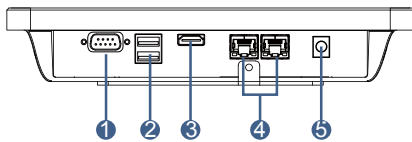

1. RS232/422/485(default Rs232)
2. 1 x USB 3.0, 1 x USB 2.0
3. HDMI
4. 2 x RJ45
5. 12V DC in
6. OSD Control Panel
7. 1 Watt Speaker

Specifications

System

- Processor : Intel® Celeron® Bay Trail-M N2930 1.83GHz
- System Memory : 2GB DDR3L-1600 SODIMM max 8GB
- Storage : mSATA 64GB SSD

Input / Output

- Serial Ports : 1 x RS-232/422/485
- USB Ports : 1 x USB 3.0, 1 x USB 2.0
- Ethernet : 2 x RJ 45-10/100/1000 Mbps
- Speaker : 1 x speaker
- HDMI : 1 x HDMI 1.4a

Environment

- Operating Temperature : -15 °C to 55 °C
- Operating Humidity : 10% to 95% (non-condensing)
- IP Rating : Front IP65
- Shock Operating : 30g for 18ms, 300m/s²
- Vibration Operating : 1.60/1.96/2.18 g rms for XYZ/ 5-500Hz

Power Considerations

- Power Input : 12V DC in

Display

- Size/Type : 7" TFT (widescreen)
- Resolution : 1024 x 600
- Brightness : 1000 cd/m (typ.)
- Contrast Ratio : 700:1 (typ.)
- Viewing Angle : -75~75 (H); -75~70 (V)
- Max Colors : 262K (6 bit)
- Active Display Area : 153.6 (H) x 90 (V)

Mechanical Specification

- Cooling System : Fanless design
- Mounting : RAM Mount, Panel Mount (Optional VESA 75 x 75 mm)
- Dimensions (W x H x D) : 189.4 x 145.4 x 34.3 (mm)