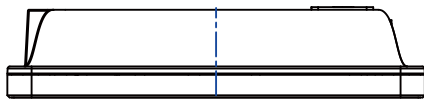

7" GC65 Panel PC (Standard I/O) -W07IB3S-GC01

Features

- 7" 1024 x 600 with P-CAP touchscreen
- Low power consumption with Intel® Celeron® N2930
- Fanless cooling system and ultra low power consumption
- Front IP65 for protection against water and dust
- A true flat, easy-to-clean front surface with edge-to-edge design
- Plenty of I/O, including 2 x LAN, 1 x COM, 1 x USB 3.0, 1 x USB 2.0, 1 x HDMI

FRONT VIEW

1. RS232/422/485(default Rs232)
2. 1 x USB 3.0, 1 x USB 2.0
3. HDMI
4. 2 x RJ45
5. 12V DC in
6. OSD Control Panel
7. 1 Watt Speaker

Specifications

System

- Processor : Intel® Celeron® Bay Trail-M N2930 1.83GHz
- System Memory : 2GB DDR3L-1600 SODIMM max 8GB
- Storage : mSATA 64GB SSD

Input / Output

- Serial Ports : 1 x RS-232/422/485
- USB Ports : 1 x USB 3.0, 1 x USB 2.0
- Ethernet : 2 x RJ 45-10/100/1000 Mbps
- Speaker : 1 x speaker
- HDMI : 1 x HDMI 1.4a

Environment

- Operating Temperature : -15 °C to 55 °C
- Operating Humidity : 10% to 95% (non-condensing)
- IP Rating : Front IP65
- Shock Operating : 30g for 18ms, 300m/s²
- Vibration Operating : 1.60/1.96/2.18 g rms for XYZ/ 5-500Hz

Power Considerations

- Power Input : 12V DC in

Display

- Size/Type : 7" TFT (widescreen)
- Resolution : 1024 x 600
- Brightness : 1000 cd/m (typ.)
- Contrast Ratio : 700:1 (typ.)
- Viewing Angle : -75~75 (H); -75~70 (V)
- Max Colors : 262K (6 bit)
- Active Display Area : 153.6 (H) x 90 (V)

Mechanical Specification

- Cooling System : Fanless design
- Mounting : RAM Mount, Panel Mount (Optional VESA 75 x 75 mm)
- Dimensions (W x H x D) : 189.4 x 145.4 x 34.3 (mm)

Operating System

- Windows 10 IoT Enterprise
- Windows Embedded 8.1 Industry Pro
- Windows Embedded Standard 7

SCIGATE AUTOMATION (S) PTE LTD

No.1 Bukit Batok Street 22 #01-01 Singapore 659592

Tel: (65) 6561 0488

Fax: (65) 6562 0588

Email: sales@scigate.com.sg