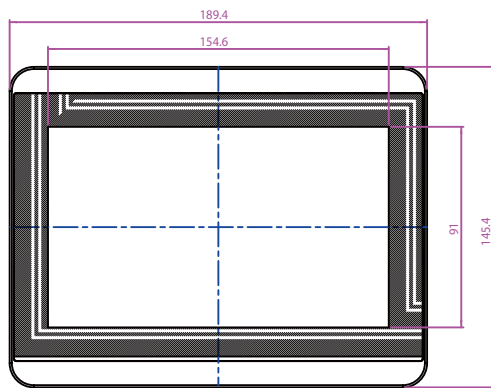

7" GC65 Panel PC (Standard I/O) -W07IB3S-GC01

Features

- 7" 1024 x 600 with P-CAP touchscreen
- Low power consumption with Intel® Celeron® N2930
- Fanless cooling system and ultra low power consumption
- Front IP65 for protection against water and dust
- A true flat, easy-to-clean front surface with edge-to-edge design
- Plenty of I/O, including 2 x LAN, 1 x COM, 1 x USB 3.0, 1 x USB 2.0, 1 x HDMI

FRONT VIEW

SIDE VIEW

BACK VIEW

1. RS232/422/485(default Rs232)
2. 1 x USB 3.0, 1 x USB 2.0
3. HDMI
4. 2 x RJ45
5. 12V DC in
6. OSD Control Panel
7. 1 Watt Speaker

Specifications

System

- Processor : Intel® Celeron® Bay Trail-M N2930 1.83GHz
- System Memory : 2GB DDR3L-1600 SODIMM max 8GB
- Storage : mSATA 64GB SSD

Power Considerations

- Power Input : 12V DC in

Display

- Size/Type : 7" TFT (widescreen)
- Resolution : 1024 x 600
- Brightness : 1000 cd/m (typ.)
- Contrast Ratio : 700:1 (typ.)
- Viewing Angle : -75~75 (H); -75~70 (V)
- Max Colors : 262K (6 bit)
- Active Display Area : 153.6 (H) x 90 (V)

Mechanical Specification

- Cooling System : Fanless design
- Mounting : RAM Mount, Panel Mount (Optional VESA 75 x 75 mm)
- Dimensions (W x H x D) : 189.4 x 145.4 x 34.3 (mm)

Operating System

- Windows 10 IoT Enterprise
- Windows Embedded 8.1 Industry Pro
- Windows Embedded Standard 7