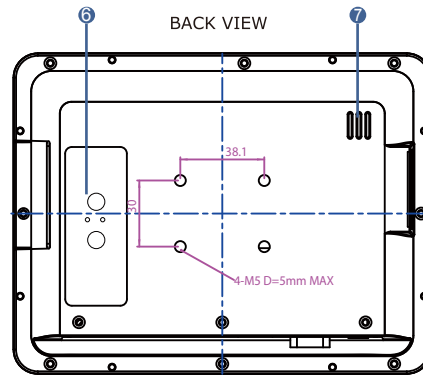

7" GC65 Panel PC (Standard I/O) -W07IB3S-GC01

Features

- 7" 1024 x 600 with P-CAP touchscreen
- Low power consumption with Intel® Celeron® N2930
- Fanless cooling system and ultra low power consumption
- Front IP65 for protection against water and dust
- A true flat, easy-to-clean front surface with edge-to-edge design
- Plenty of I/O, including 2 x LAN, 1 x COM, 1 x USB 3.0, 1 x USB 2.0, 1 x HDMI

FRONT VIEW

SIDE VIEW

BACK VIEW

1. RS232/422/485(default Rs232)
2. 1 x USB 3.0, 1 x USB 2.0
3. HDMI
4. 2 x RJ45
5. 12V DC in
6. OSD Control Panel
7. 1 Watt Speaker

Specifications

System

- Processor : Intel® Celeron® Bay Trail-M N2930 1.83GHz
- System Memory : 2GB DDR3L-1600 SODIMM max 8GB
- Storage : mSATA 64GB SSD

Power Considerations

- Power Input : 12V DC in

Display

- Size/Type : 7" TFT (widescreen)
- Resolution : 1024 x 600
- Brightness : 1000 cd/m (typ.)
- Contrast Ratio : 700:1 (typ.)
- Viewing Angle : -75~75 (H); -75~70 (V)
- Max Colors : 262K (6 bit)
- Active Display Area : 153.6 (H) x 90 (V)

Mechanical Specification

- Cooling System : Fanless design
- Mounting : RAM Mount, Panel Mount (Optional VESA 75 x 75 mm)
- Dimensions (W x H x D) : 189.4 x 145.4 x 34.3 (mm)

Operating System

- Windows 10 IoT Enterprise
- Windows Embedded 8.1 Industry Pro
- Windows Embedded Standard 7