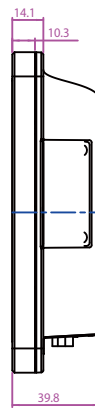

7" GC65 Panel PC (Standard I/O) -W07IB3S-GC01

Features

- 7" 1024 x 600 with P-CAP touchscreen
- Low power consumption with Intel® Celeron® N2930
- Fanless cooling system and ultra low power consumption
- Front IP65 for protection against water and dust
- A true flat, easy-to-clean front surface with edge-to-edge design
- Plenty of I/O, including 2 x LAN, 1 x COM, 1 x USB 3.0, 1 x USB 2.0, 1 x HDMI

FRONT VIEW

SIDE VIEW

BACK VIEW

1. RS232/422/485(default Rs232)
2. 1 x USB 3.0, 1 x USB 2.0
3. HDMI
4. 2 x RJ45
5. 12V DC in
6. OSD Control Panel
7. 1 Watt Speaker

Specifications

System

- Processor : Intel® Celeron® Bay Trail-M N2930 1.83GHz
- System Memory : 2GB DDR3L-1600 SODIMM max 8GB
- Storage : mSATA 64GB SSD

Power Considerations

- Power Input : 12V DC in

Display

- Size/Type : 7" TFT (widescreen)
- Resolution : 1024 x 600
- Brightness : 1000 cd/m (typ.)
- Contrast Ratio : 700:1 (typ.)
- Viewing Angle : -75~75 (H); -75~70 (V)
- Max Colors : 262K (6 bit)
- Active Display Area : 153.6 (H) x 90 (V)

Mechanical Specification

- Cooling System : Fanless design
- Mounting : RAM Mount, Panel Mount (Optional VESA 75 x 75 mm)
- Dimensions (W x H x D) : 189.4 x 145.4 x 34.3 (mm)

Operating System

- Windows 10 IoT Enterprise
- Windows Embedded 8.1 Industry Pro
- Windows Embedded Standard 7