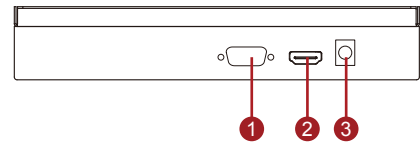

Sunlight Readable LCD

Sunlight Readable LCD

7" (16:9)

Specifications

RoHS
COMPLIANT
2011/65/EU

Model Name	W07T700-OFA4TR
Panel Size	7"
Active Display Area(mm)	152.4 (H) x 91.44 (V)
Resolution	800 x 480
Brightness(cd/m2)	500 (Typical)
Contrast Ratio	1000:1 (Typical)
Viewing Angles(CR>=10 L/R/U/D)	-80~80(H) ; -80~80(V)
Display Colors	16.2M (6 bits/color)
Standard Input Signal	1 x VGA (D-sub 15) 1 x HDMI (Type-A)
Touch Screen(Optional-1)	Resistive Touch Protective Glass
Touch Interface	USB / RS232
Audio / Speakers (Optional)*	Audio line in (3.5mm) + Speaker x2
OSD	5 Keys: -, +, Power, Esc, Enter
Power Input	12V DC input (2.5 ψ) with external AC-DC Adapter (100V~240V)
Power Consumption	8W typical, Normal operation
Operating temperature	0~50°C
Storage Temperature	-10~60 °C
Accessories	Power AC-DC Adapter(100V~240V) VGA cable (1.8m) HDMI cable (2m)

*Outside dimension and I/O will be different from standard

1. VGA
2. HDMI
3. DC input

I/O Optional

Optional 1*	1 x VGA (D-sub 15) 1 x HDMI (Type-A) 1 x DVI-D
Optional 2*	1 x VGA (D-sub 15) 1 x DVI-D 1 x S-Video 1 x Composite