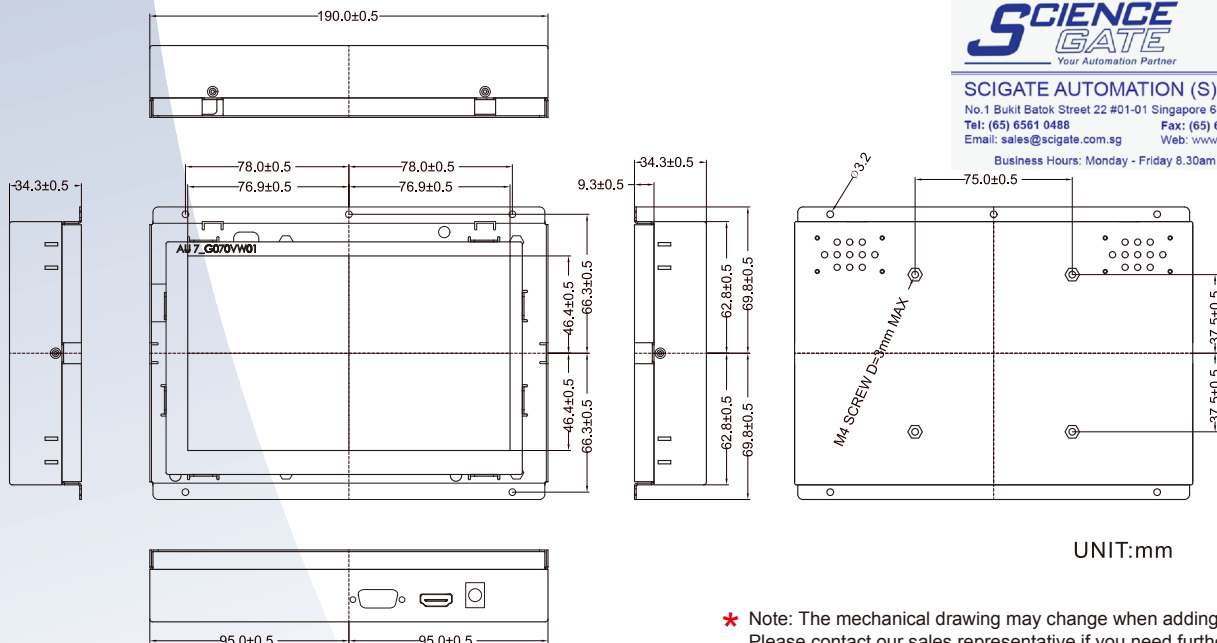

Mechanical Drawing

UNIT:mm

* Note: The mechanical drawing may change when adding touch screen.
Please contact our sales representative if you need further product information.