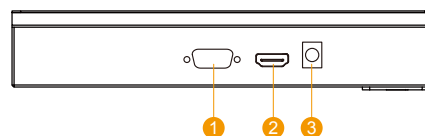

Open Frame LCD

Open Frame High Brightness Display

7"

Specifications

RoHS COMPLIANT
2011/65/EU

Model Name	W07T700-OF01HB
Panel Size	7"
Active Display Area(mm)	153.6 (H) x 90.0 (V)
Resolution	1024 x 600
Brightness(cd/m2)	1000 (Typical)
Contrast Ratio	700:1 (Typical)
Viewing Angles(CR>=10 L/R/U/D)	-75~75(H) ; -75~70(V)
Display Colors	16.2M (6 bits/color)
Standard Input Signal	1 x VGA (D-sub 15) 1 x HDMI (Type-A)
Touch Screen(Optional-1)	Resistive Touch Protective Glass
Touch Interface	USB / RS232
Audio / Speakers (Optional)*	Audio line in (3.5mm) + Speaker x2
OSD	5 Keys: -, +, Power, Esc, Enter
Power Input	12V DC input (2.5ψ) with external AC-DC Adapter (100V~240V)
Power Consumption	8W typical, Normal operation
Operating temperature	0~50°C
Storage Temperature	-10~60°C
Accessories	Power AC-DC Adapter(100V~240V) VGA cable (1.8m) HDMI cable (2m)

*Outside dimension and I/O will be different from standard

1. VGA
2. HDMI
3. DC input

I/O Optional	
Optional 1*	1 x VGA (D-sub 15) 1 x HDMI (Type-A) 1 x DVI-D
Optional 2*	1 x VGA (D-sub 15) 1 x DVI-D 1 x S-Video 1 x Composite