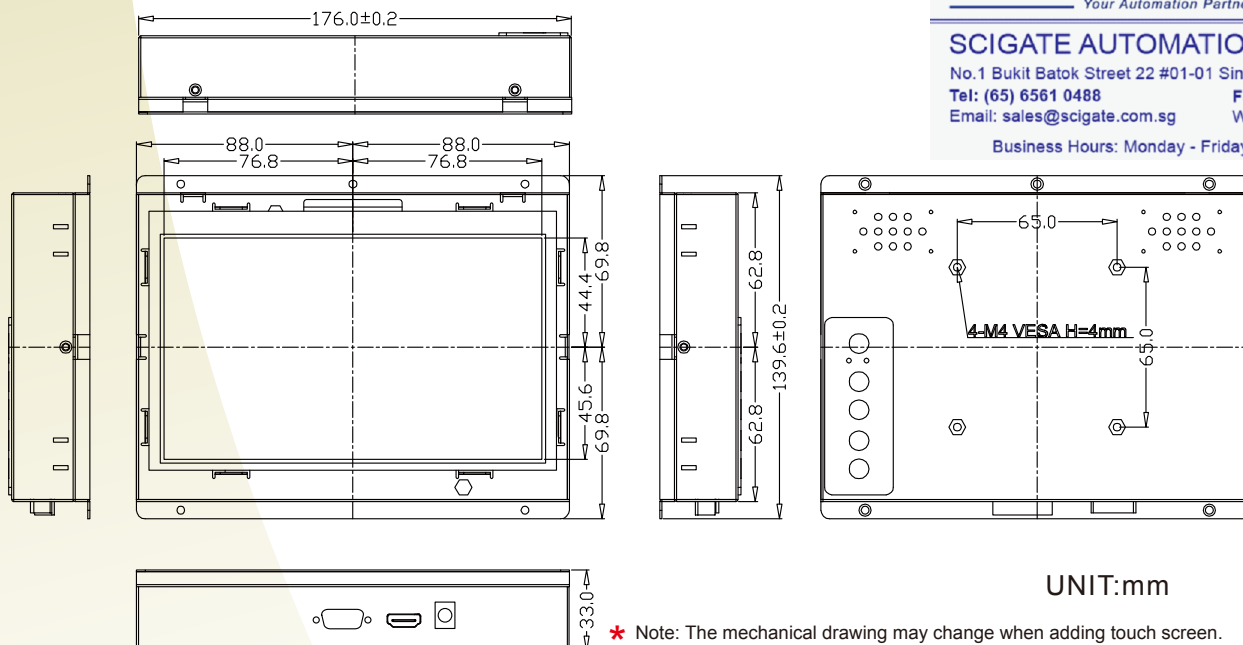

Open Frame LCD

Open Frame High Brightness Display

7"

Specifications

RoHS COMPLIANT
2011/65/EU

Model Name	W07T700-OF01HB
Panel Size	7"
Active Display Area(mm)	153.6 (H) x 90.0 (V)
Resolution	1024 x 600
Brightness(cd/m2)	1000 (Typical)
Contrast Ratio	700:1 (Typical)
Viewing Angles(CR>=10 L/R/U/D)	-75~75(H) ; -75~70(V)
Display Colors	16.2M (6 bits/color)
Standard Input Signal	1 x VGA (D-sub 15) 1 x HDMI (Type-A)
Touch Screen(Optional-1)	Resistive Touch Protective Glass
Touch Interface	USB / RS232
Audio / Speakers (Optional)*	Audio line in (3.5mm) + Speaker x2
OSD	5 Keys: -, +, Power, Esc, Enter
Power Input	12V DC input (2.5ψ) with external AC-DC Adapter (100V~240V)
Power Consumption	8W typical, Normal operation
Operating temperature	0~50°C
Storage Temperature	-10~60°C
Accessories	Power AC-DC Adapter(100V~240V) VGA cable (1.8m) HDMI cable (2m)

*Outside dimension and I/O will be different from standard

1. VGA
2. HDMI
3. DC input

I/O Optional	
Optional 1*	1 x VGA (D-sub 15) 1 x HDMI (Type-A) 1 x DVI-D
Optional 2*	1 x VGA (D-sub 15) 1 x DVI-D 1 x S-Video 1 x Composite

Mechanical Drawing

UNIT:mm

* Note: The mechanical drawing may change when adding touch screen.
Please contact our sales representative if you need further product information.

SCIGATE AUTOMATION (S) PTE LTD
 No.1 Bukit Batok Street 22 #01-01 Singapore 659592
 Tel: (65) 6561 0488 Fax: (65) 6562 0588
 Email: sales@scigate.com.sg Web: www.scigate.com.sg
 Business Hours: Monday - Friday 8.30am - 6.15pm