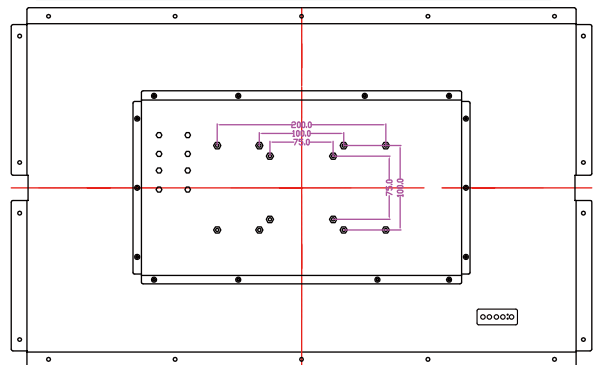

SCIGATE AUTOMATION (S) PTE LTD
No.1 Bukit Batok Street 22 #01-01 Singapore 659592
Tel: (65) 6561 0488 Fax: (65) 6562 0588
Email: sales@scigate.com.sg Web: www.scigate.com.sg
Business Hours: Monday - Friday 8.30am - 6.15pm