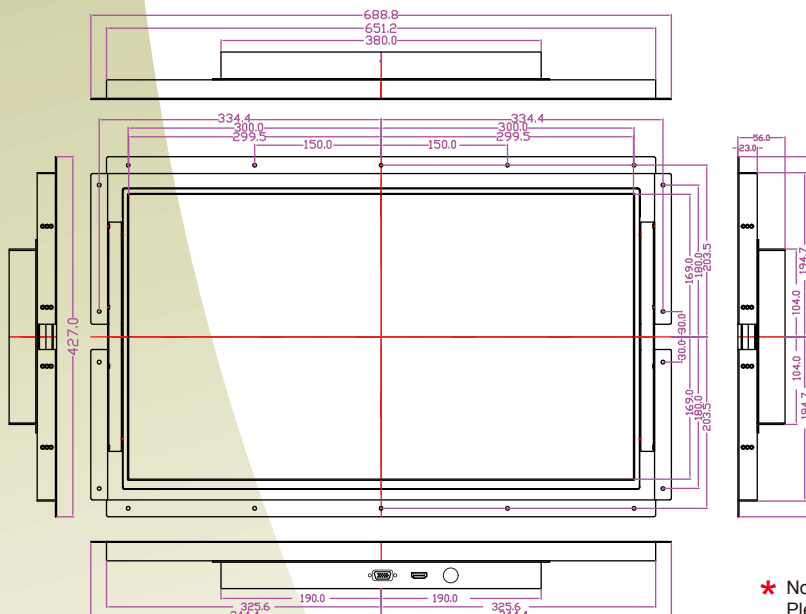

Mechanical Drawing (without touch)