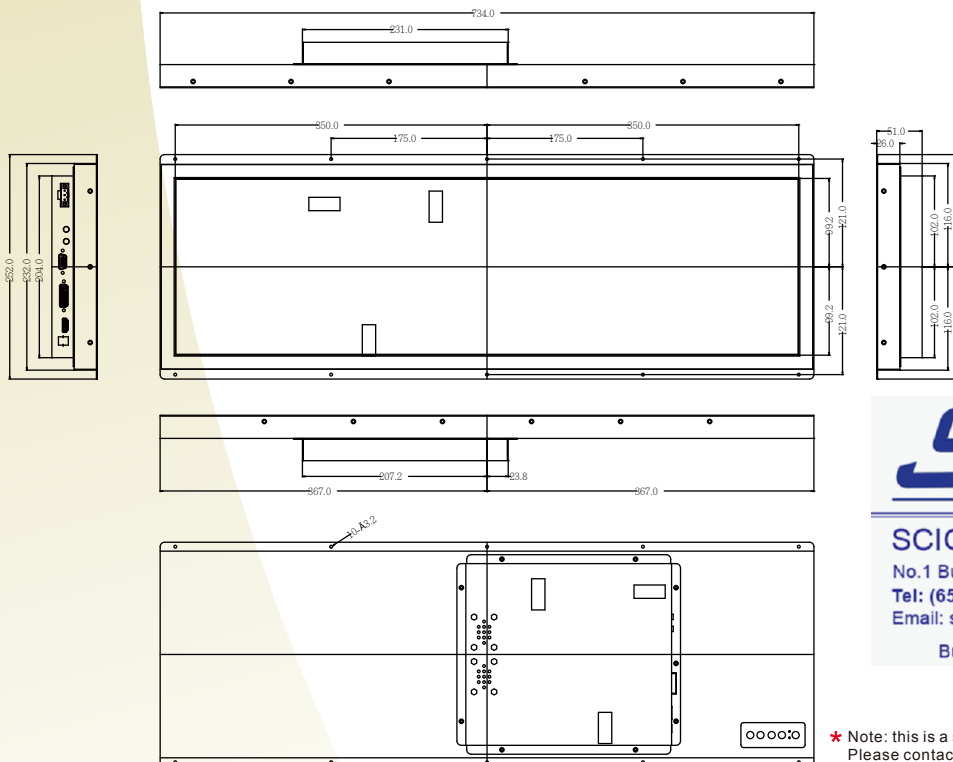

Mechanical Drawing:W28L100-OFA2

SCIGATE AUTOMATION (S) PTE LTD

No.1 Bukit Batok Street 22 #01-01 Singapore 659592
Tel: (65) 6561 0488 Fax: (65) 6562 0588
Email: sales@scigate.com.sg Web: www.scigate.com.sg

Business Hours: Monday - Friday 8.30am - 6.15pm

UNIT:mm

* Note: this is a simplified drawing and some components are not marked in detail. Please contact our sales representative if you need further product information.