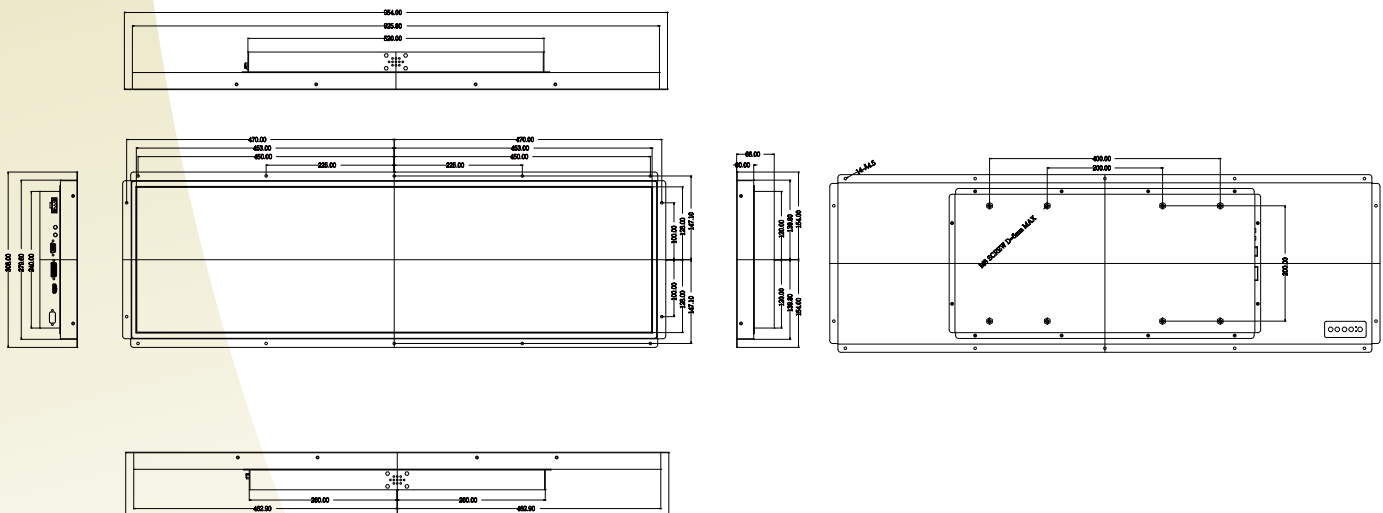

Open Frame LCD

Bar-Type Open Frame LCD

38"

Specifications

Model Name	W38L100-OFA1
Panel Size	38"
Active Display Area(mm)	904.32(H) x 254.34(V)
Resolution	1920 x 540
Contrast Ratio	4000:1(Typical)
Display Color	1.07B
Brightness(cd/m ²)	1000 (Typical)
Viewing Angle(CR>=10)	-89~89(H);-89~89(V)
Standard Input Signal	1 x VGA 1 x DVI 1 x HDMI
Accessories	Power Adapter VGA cable HDMI cable
Power Input	24V DC in, with external AC to DC Adapter
Power Consumption	75W typical , normal operation
Operating temperature	0~50°C
Storage Temperature	-10~60°C
Remote Control (Optional)	RS232 port
Audio (Optional)	Audio input Stereo speakers

Mechanical Drawing:W38L100-OFA1

UNIT:mm

* Note: this is a simplified drawing and some components are not marked in detail. Please contact our sales representative if you need further product information.