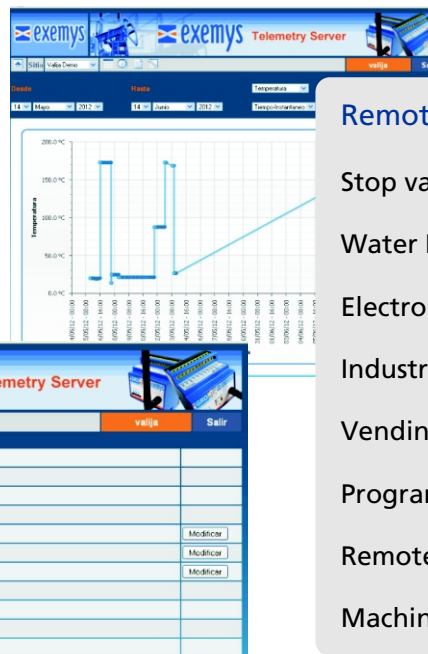

Remote control

Stop valves for oil and gas

Water Pumps

Electronic Signs

Industrial Refrigerators

Vending Machines

Programmable Controllers, PLCs

Remote Terminal, RTUs

Machines and Processes in general

SISTEMA DE GESTIÓN ISO 9001:2008

PRODUCTOS CON CERTIFICACIÓN DE SEGURIDAD ELÉCTRICA UL 60950

LEY DE SOFTWARE EMPRESA CERTIFICADA

NORMAS DE PRODUCTO COMUNIDAD EUROPEA