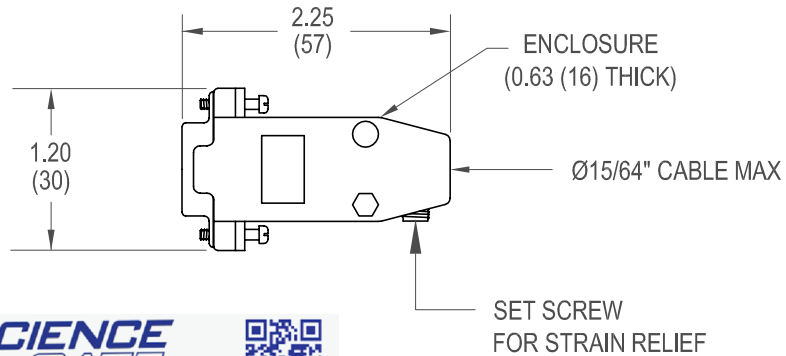

FUTEK MODEL ZCO900

Drawing Number: FI1267

INCH [mm]

DB9 MALE / FEMALE CONNECTOR

FOR CONNECTION WITH FUTEK MODEL CSG110, IAC160 & IBT500

STOCK# FSH01075

MALE

STOCK# FSH01076

FEMALE

SCIGATE AUTOMATION (S) PTE LTD
No.1 Bukit Batok Street 22 #01-01 Singapore 659592
Tel: (65) 6561 0488 Fax: (65) 6562 0588
Email: sales@scigate.com.sg Web: www.scigate.com.sg
Business Hours: Monday - Friday 8.30am - 6.15pm

DB9 FEMALE (CSG110 POWER SIDE)	
PIN #	WIRE CODE
1	4 - 20 mA
2	RETURN (CURRENT)
3	SHIELD
6	GROUND (POWER)
7	RETURN (VOLTAGE)
8	SIGNAL OUT (VOLTAGE)
9	+12 - 24 VDC

DB9 MALE (CSG110 SENSOR SIDE)	
PIN #	WIRE CODE
1	+ EXCITATION / + SENSE*
2	+ SIGNAL
3	- SIGNAL
4	- EXCITATION
5	SHIELD
6	- SENSE*

*SENSE CONNECTION OPTIONAL
USED WITH SIX WIRE SYSTEMS

DB9 MALE (IAC160) PIN CONNECTIONS		
WIRE CODE	PIN# (6 WIRE)	PIN# (4 WIRE)
1	+SIGNAL	+SIGNAL
2	+EXCITATION	+EXCITATION
4	+SENSE	N/A
5	TEDS DATA	TEDS DATA
6	-SIGNAL	-SIGNAL
7	-EXCITATION	-EXCITATION
8	-SENSE	N/A
9	TEDS GND	TEDS GND

DB9 FEMALE (IBT500)			
PIN #	WIRE CODE (RELAYS)	WIRE CODE (ANALOG OUT)	WIRE CODE (RS232/RS485)
1	RELAY 1 N/O	0 - 10 VDC	NO CON (ISO GND)
2	RELAY 1 N/C	0 - 20 mA	RX (BTX)
3	COMMON	GROUND	TX (+ATX)
4	NO CONNECTION	NO CONNECTION	NO CON (ARX)
5	RELAY 2 N/O	NO CONNECTION	ISO GND (BRX)
6	RELAY 2 N/C	NO CONNECTION	NO CON (ISO GND)
7	COMMON	NO CONNECTION	NO CONNECTION
8	NO CONNECTION	NO CONNECTION	RTS
9	NO CONNECTION	NO CONNECTION	NO CONNECTION

DB9 MALE (IBT500)		
PIN #	WIRE CODE (SENSOR)	WIRE CODE (SENSOR w/ TEDS)
1	+EXCITATION	+SIGNAL
2	+SIGNAL	+EXCITATION
3	-SIGNAL	NO CONNECTION
4	-EXCITATION	+SENSE
5	+SENSE*	TEDS DATA
6	-SENSE*	-SIGNAL
7	NO CONNECTION	-EXCITATION
8	NO CONNECTION	-SENSE
9	NO CONNECTION	TEDS GND

*4 WIRE SYSTEM MUST JUMP PIN 5 TO PIN 1 AND PIN 6 TO PIN 4.

This drawing is submitted solely for the information and exclusive use of the original addressee. It is not to be divulged in whole or in part, by any firm or individual without written permission from FUTEK
CAGE CODE # 1X8M6

10 THOMAS
IRVINE, CA 92618 USA
1-800-23-FUTEK (38835)

INTERNET:
<http://www.futek.com>