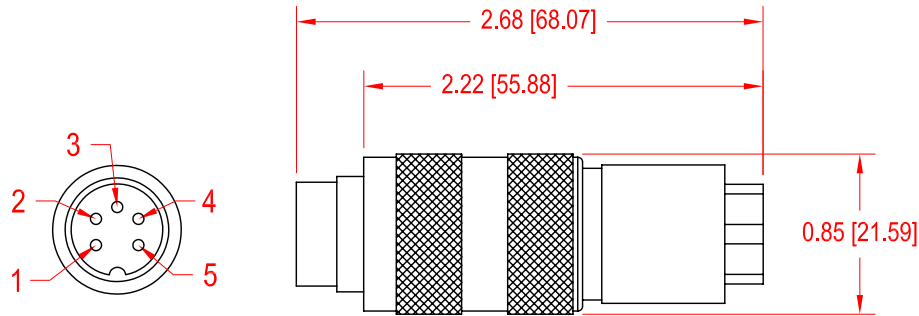

FUTEK MODEL ZCO930

Drawing Number: FI1317

INCH [mm]

BINDER W/ TEDS

FOR CONNECTION WITH FUTEK MODEL IHH200

5 PIN BINDER MATING CONNECTOR
09 0113 70 05

+Excitation	-Excitation/ TEDS Common	+Signal	-Signal	TEDS
(RED) PIN 1	(BLACK) PIN 2	(GREEN) PIN 3	(WHITE) PIN 4	(ORANGE) PIN 5