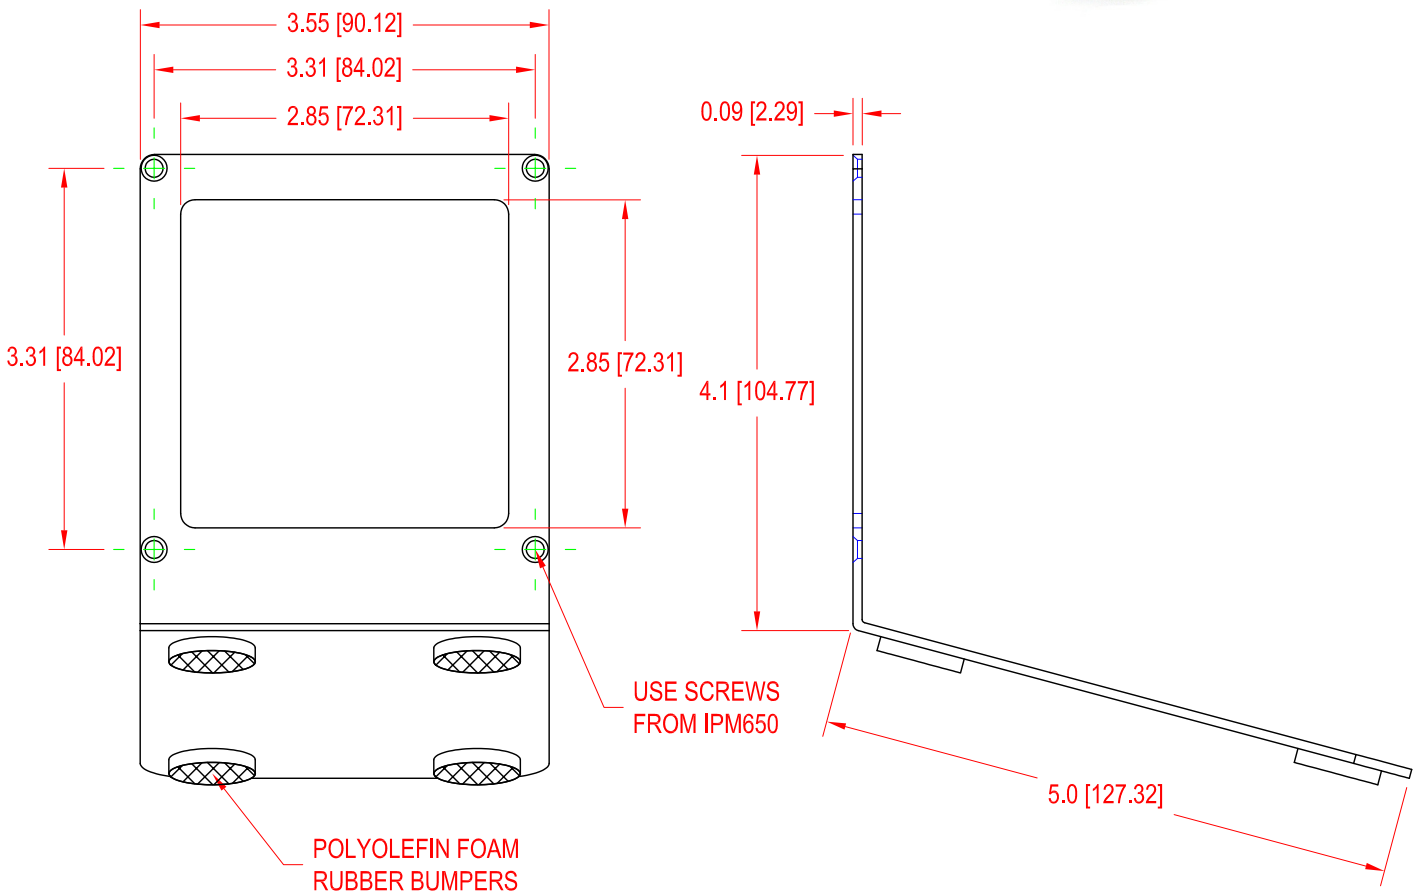

# REAR STAND FOR IPM650

Drawing Number: FI1353

INCH [mm] | Material: Aluminum

**SCIENCE GATE**  
Your Automation Partner

**SCIGATE AUTOMATION (S) PTE LTD**  
No. 1 Bukit Batok Street 22 #01-01 Singapore 659592  
Tel: (65) 6561 0488 Fax: (65) 6562 0588  
Email: sales@scigate.com.sg Web: www.scigate.com.sg  
Business Hours: Monday - Friday 8.30am - 6.15pm