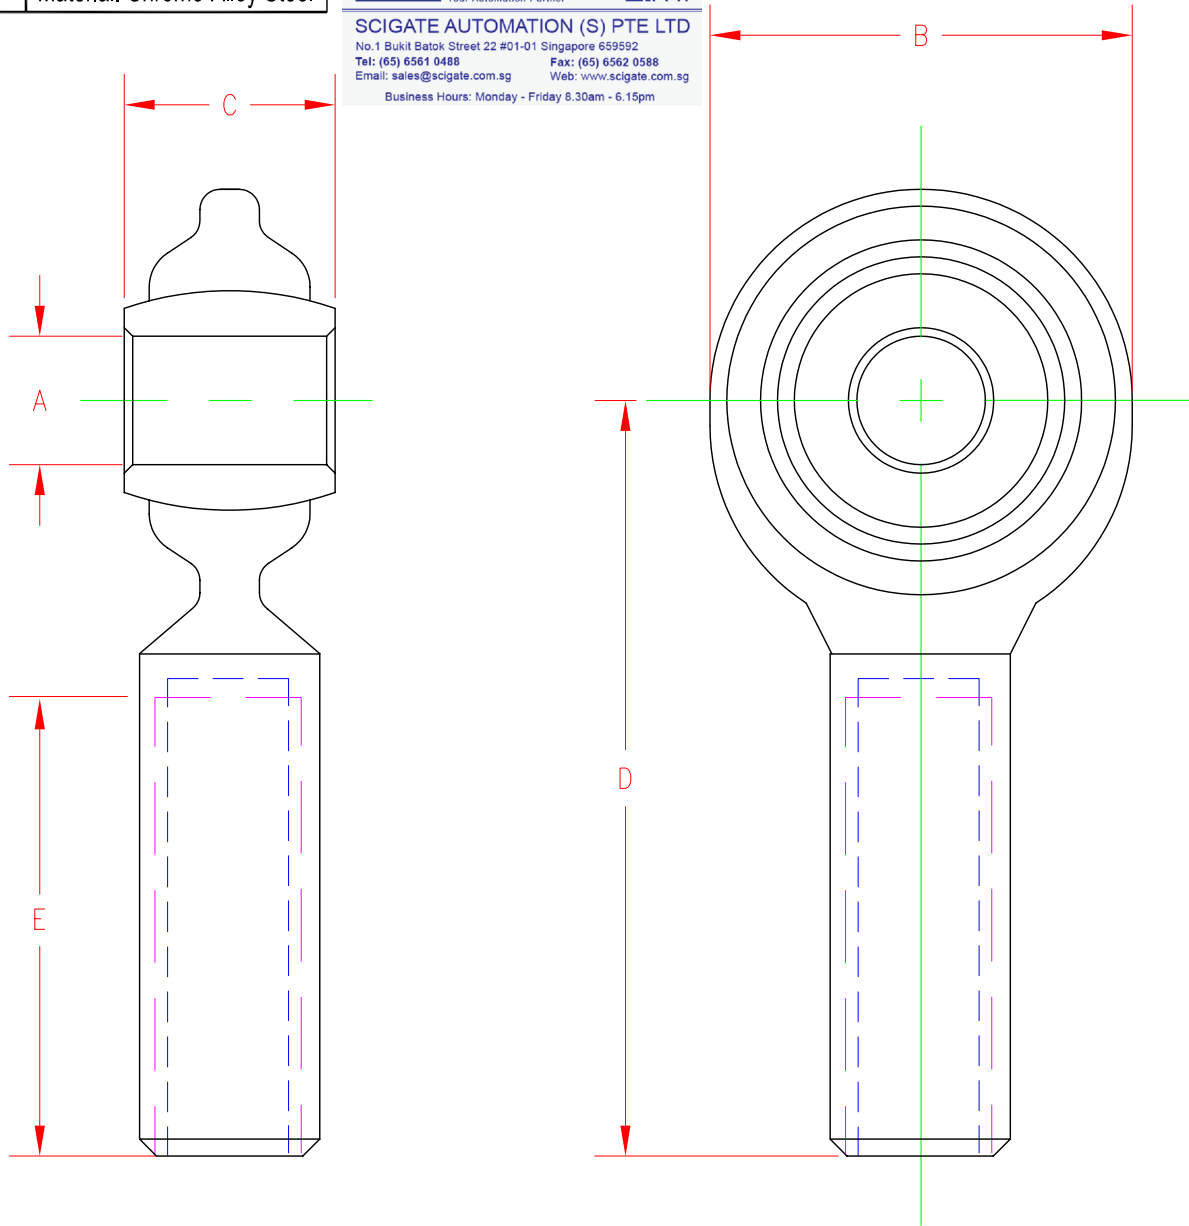

ACCESSORIES

FEMALE ROD END BEARING

Drawing Number: F11200-A

INCH [mm] | Material: Chrome-Alloy Steel

SCIGATE AUTOMATION (S) PTE LTD
 No. 1 Bukit Batok Street 22 #01-01 Singapore 659592
 Tel: (65) 6561 0488 Fax: (65) 6562 0588
 Email: sales@scigate.com.sg Web: www.scigate.com.sg
 Business Hours: Monday - Friday 8.30am - 6.15pm

ITEM#	THREAD	A	B	C	D	E	LOAD RATING (lb)
GOD00719	10-32	0.19 [4.8]	0.63 [16.0]	0.31 [7.9]	1.06 [26.9]	0.50 [12.7]	3700
GOD00477	1/4-28	0.25 [6.4]	0.75 [19.1]	0.38 [9.7]	1.31 [33.3]	0.69 [17.5]	6100
GOD00720	5/16-24	0.31 [7.9]	0.88 [22.4]	0.44 [11.2]	1.38 [35.1]	0.69 [17.5]	7600
GOD00721	3/8-24	0.38 [9.7]	1.00 [25.4]	0.50 [12.7]	1.63 [41.4]	0.81 [20.6]	9500
GOD00722	7/16-20	0.44 [11.2]	1.13 [28.7]	0.56 [14.2]	1.81 [46.0]	0.94 [24.0]	10200
GOD00723	1/2-20	0.50 [12.7]	1.31 [33.3]	0.63 [16.0]	2.13 [54.1]	1.06 [27.0]	15300
GOD00724	5/8-18	0.63 [16.0]	1.50 [38.1]	0.75 [19.1]	2.50 [63.5]	1.38 [35.1]	17900
GOD00725	3/4-16	0.75 [19.1]	1.75 [44.5]	0.88 [22.4]	2.88 [73.2]	1.56 [39.6]	28000
GOD01327	1-14	1.00 [25.4]	2.95 [74.9]	1.38 [35.1]	4.13 [104.9]	2.13 [54.1]	76200
GOD00726	1 1/4-12	1.00 [25.4]	2.75 [69.9]	1.38 [35.1]	4.13 [104.9]	2.13 [54.1]	76200

BALL JOINT HANDLES UP TO 17° OF MISALIGNMENT