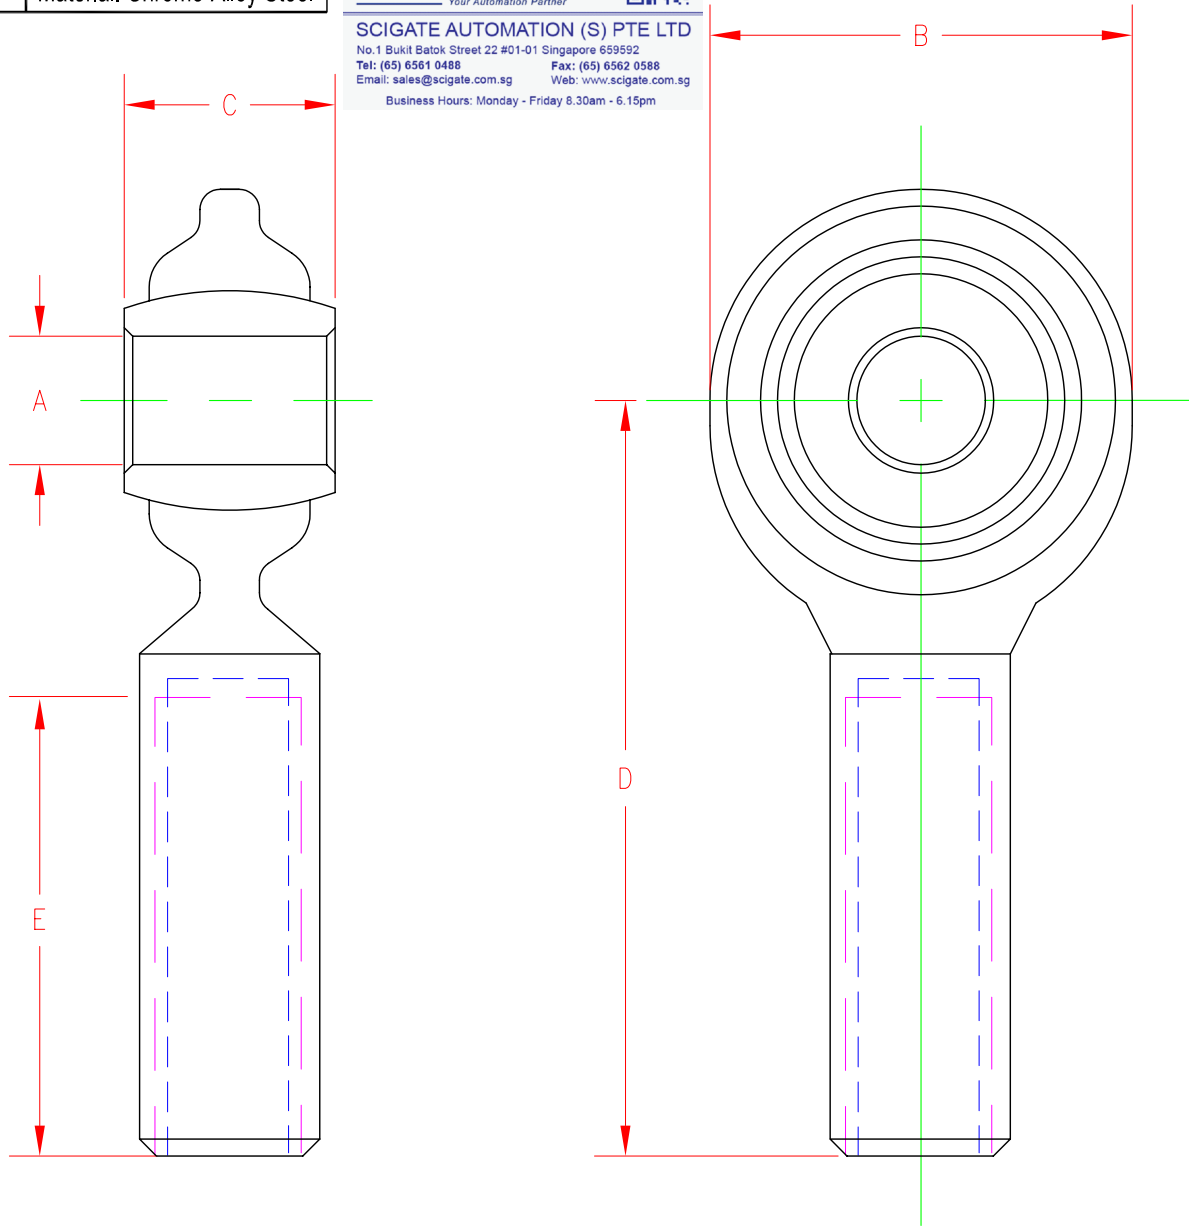

ACCESSORIES

FEMALE ROD END BEARING

Drawing Number: F1200-A

INCH [mm] | Material: Chrome-Alloy Steel

SCIGATE AUTOMATION (S) PTE LTD
 No. 1 Bukit Batok Street 22 #01-01 Singapore 659592
 Tel: (65) 6561 0488 Fax: (65) 6562 0588
 Email: sales@scigate.com.sg Web: www.scigate.com.sg
 Business Hours: Monday - Friday 8.30am - 6.15pm

ITEM#	THREAD	A	B	C	D	E	LOAD RATING (lb)
GOD00719	10-32	0.19 [4.8]	0.63 [16.0]	0.31 [7.9]	1.06 [26.9]	0.50 [12.7]	3700
GOD00477	1/4-28	0.25 [6.4]	0.75 [19.1]	0.38 [9.7]	1.31 [33.3]	0.69 [17.5]	6100
GOD00720	5/16-24	0.31 [7.9]	0.88 [22.4]	0.44 [11.2]	1.38 [35.1]	0.69 [17.5]	7600
GOD00721	3/8-24	0.38 [9.7]	1.00 [25.4]	0.50 [12.7]	1.63 [41.4]	0.81 [20.6]	9500
GOD00722	7/16-20	0.44 [11.2]	1.13 [28.7]	0.56 [14.2]	1.81 [46.0]	0.94 [24.0]	10200
GOD00723	1/2-20	0.50 [12.7]	1.31 [33.3]	0.63 [16.0]	2.13 [54.1]	1.06 [27.0]	15300
GOD00724	5/8-18	0.63 [16.0]	1.50 [38.1]	0.75 [19.1]	2.50 [63.5]	1.38 [35.1]	17900
GOD00725	3/4-16	0.75 [19.1]	1.75 [44.5]	0.88 [22.4]	2.88 [73.2]	1.56 [39.6]	28000
GOD01327	1-14	1.00 [25.4]	2.95 [74.9]	1.38 [35.1]	4.13 [104.9]	2.13 [54.1]	76200
GOD00726	1 1/4-12	1.00 [25.4]	2.75 [69.9]	1.38 [35.1]	4.13 [104.9]	2.13 [54.1]	76200

BALL JOINT HANDLES UP TO 17° OF MISALIGNMENT

This drawing is submitted solely for the information and exclusive use of the original addressee. It is not to be divulged in whole or in part, by any firm or individual without written permission from FUTEK