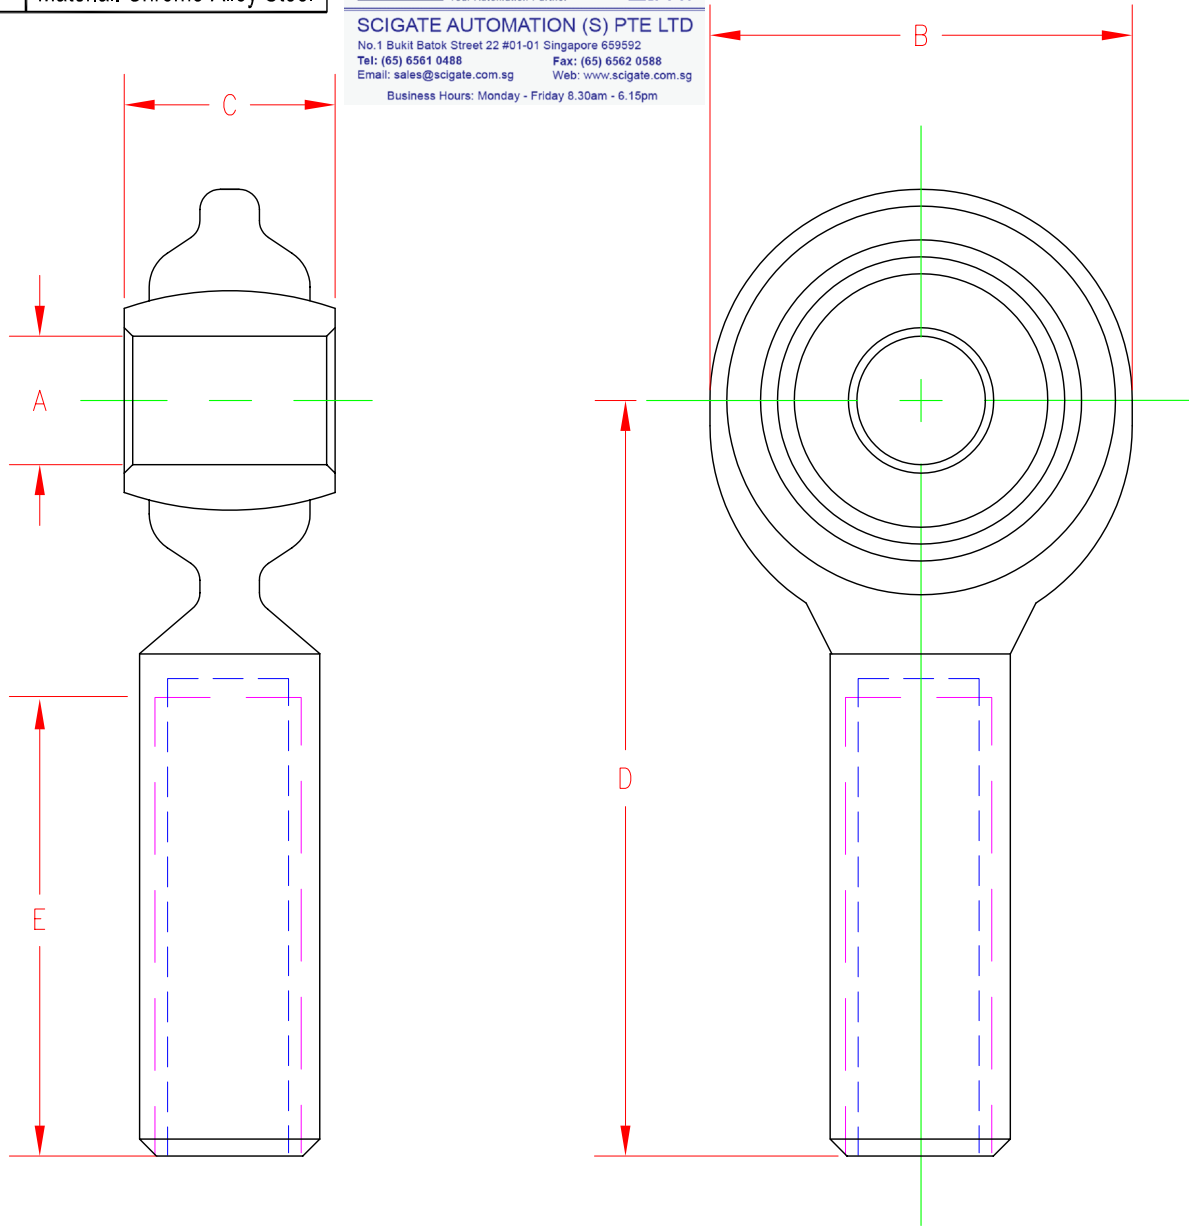

ACCESSORIES

FEMALE ROD END BEARING

Drawing Number: F11200-A

INCH [mm] | Material: Chrome-Alloy Steel

SCIGATE AUTOMATION (S) PTE LTD
 No.1 Bukit Batok Street 22 #01-01 Singapore 659592
 Tel: (65) 6561 0488 Fax: (65) 6562 0588
 Email: sales@scigate.com.sg Web: www.scigate.com.sg
 Business Hours: Monday - Friday 8.30am - 6.15pm

ITEM#	THREAD	A	B	C	D	E	LOAD RATING (lb)
GOD00719	10-32	0.19 [4.8]	0.63 [16.0]	0.31 [7.9]	1.06 [26.9]	0.50 [12.7]	3700
GOD00477	1/4-28	0.25 [6.4]	0.75 [19.1]	0.38 [9.7]	1.31 [33.3]	0.69 [17.5]	6100
GOD00720	5/16-24	0.31 [7.9]	0.88 [22.4]	0.44 [11.2]	1.38 [35.1]	0.69 [17.5]	7600
GOD00721	3/8-24	0.38 [9.7]	1.00 [25.4]	0.50 [12.7]	1.63 [41.4]	0.81 [20.6]	9500
GOD00722	7/16-20	0.44 [11.2]	1.13 [28.7]	0.56 [14.2]	1.81 [46.0]	0.94 [24.0]	10200
GOD00723	1/2-20	0.50 [12.7]	1.31 [33.3]	0.63 [16.0]	2.13 [54.1]	1.06 [27.0]	15300
GOD00724	5/8-18	0.63 [16.0]	1.50 [38.1]	0.75 [19.1]	2.50 [63.5]	1.38 [35.1]	17900
GOD00725	3/4-16	0.75 [19.1]	1.75 [44.5]	0.88 [22.4]	2.88 [73.2]	1.56 [39.6]	28000
GOD01327	1-14	1.00 [25.4]	2.95 [74.9]	1.38 [35.1]	4.13 [104.9]	2.13 [54.1]	76200
GOD00726	1 1/4-12	1.00 [25.4]	2.75 [69.9]	1.38 [35.1]	4.13 [104.9]	2.13 [54.1]	76200

BALL JOINT HANDLES UP TO 17° OF MISALIGNMENT