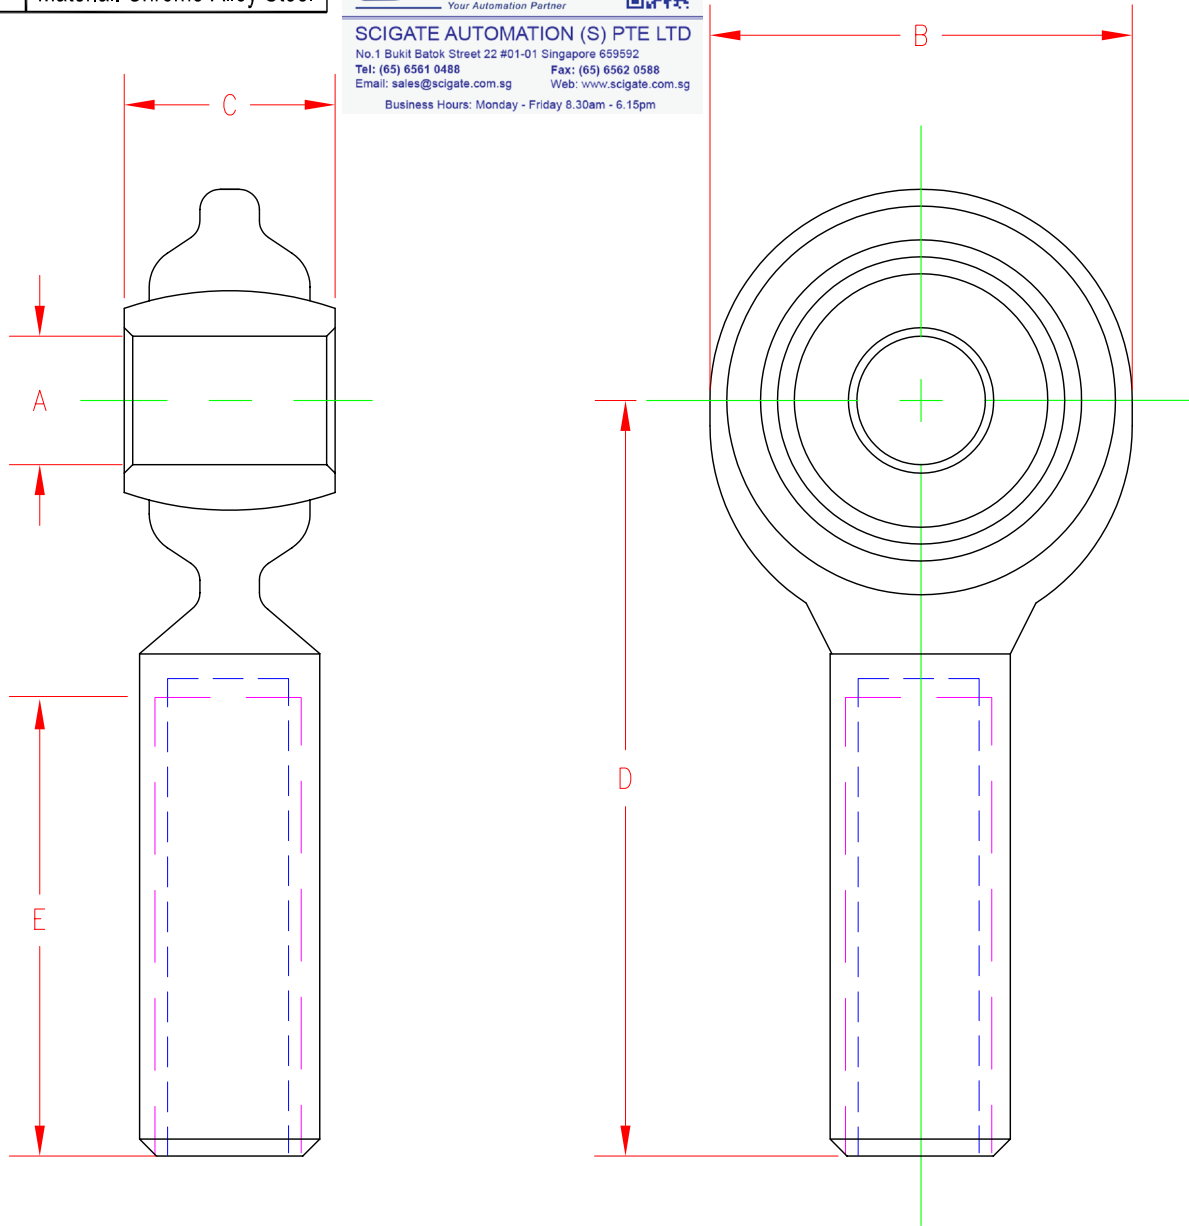

# FEMALE ROD END BEARING

Drawing Number: F1200-A

INCH [mm] Material: Chrome-Alloy Steel

SCIGATE AUTOMATION (S) PTE LTD  
 No.1 Bukit Batok Street 22 #01-01 Singapore 659592  
 Tel: (65) 6561 0488 Fax: (65) 6562 0588  
 Email: sales@scigate.com.sg Web: www.scigate.com.sg  
 Business Hours: Monday - Friday 8.30am - 6.15pm

ITEM#	THREAD	A	B	C	D	E	LOAD RATING (lb)
GOD00719	10-32	0.19 [4.8]	0.63 [16.0]	0.31 [7.9]	1.06 [26.9]	0.50 [12.7]	3700
GOD00477	1/4-28	0.25 [6.4]	0.75 [19.1]	0.38 [9.7]	1.31 [33.3]	0.69 [17.5]	6100
GOD00720	5/16-24	0.31 [7.9]	0.88 [22.4]	0.44 [11.2]	1.38 [35.1]	0.69 [17.5]	7600
GOD00721	3/8-24	0.38 [9.7]	1.00 [25.4]	0.50 [12.7]	1.63 [41.4]	0.81 [20.6]	9500
GOD00722	7/16-20	0.44 [11.2]	1.13 [28.7]	0.56 [14.2]	1.81 [46.0]	0.94 [24.0]	10200
GOD00723	1/2-20	0.50 [12.7]	1.31 [33.3]	0.63 [16.0]	2.13 [54.1]	1.06 [27.0]	15300
GOD00724	5/8-18	0.63 [16.0]	1.50 [38.1]	0.75 [19.1]	2.50 [63.5]	1.38 [35.1]	17900
GOD00725	3/4-16	0.75 [19.1]	1.75 [44.5]	0.88 [22.4]	2.88 [73.2]	1.56 [39.6]	28000
GOD01327	1-14	1.00 [25.4]	2.95 [74.9]	1.38 [35.1]	4.13 [104.9]	2.13 [54.1]	76200
GOD00726	1 1/4-12	1.00 [25.4]	2.75 [69.9]	1.38 [35.1]	4.13 [104.9]	2.13 [54.1]	76200

BALL JOINT HANDLES UP TO 17° OF MISALIGNMENT