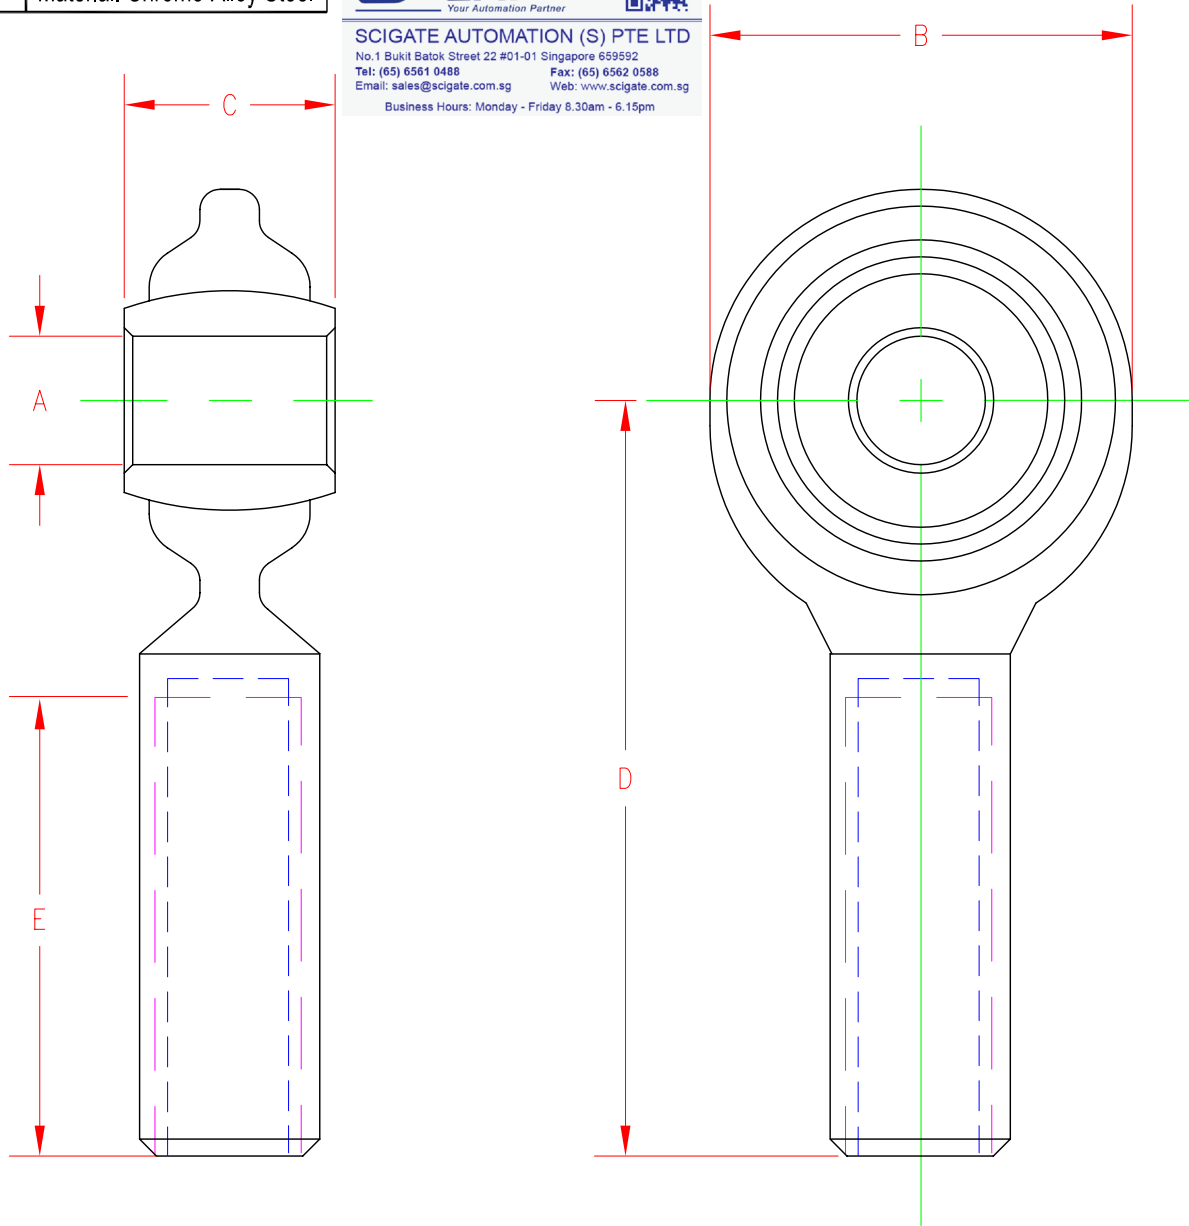

ACCESSORIES

FEMALE ROD END BEARING

Drawing Number: F1200-A

INCH [mm] | Material: Chrome-Alloy Steel

SCIGATE AUTOMATION (S) PTE LTD
 No.1 Bukit Batok Street 22 #01-01 Singapore 659592
 Tel: (65) 6561 0488 Fax: (65) 6562 0588
 Email: sales@scigate.com.sg Web: www.scigate.com.sg
 Business Hours: Monday - Friday 8.30am - 6.15pm

ITEM#	THREAD	A	B	C	D	E	LOAD RATING (lb)
GOD00719	10-32	0.19 [4.8]	0.63 [16.0]	0.31 [7.9]	1.06 [26.9]	0.50 [12.7]	3700
GOD00477	1/4-28	0.25 [6.4]	0.75 [19.1]	0.38 [9.7]	1.31 [33.3]	0.69 [17.5]	6100
GOD00720	5/16-24	0.31 [7.9]	0.88 [22.4]	0.44 [11.2]	1.38 [35.1]	0.69 [17.5]	7600
GOD00721	3/8-24	0.38 [9.7]	1.00 [25.4]	0.50 [12.7]	1.63 [41.4]	0.81 [20.6]	9500
GOD00722	7/16-20	0.44 [11.2]	1.13 [28.7]	0.56 [14.2]	1.81 [46.0]	0.94 [24.0]	10200
GOD00723	1/2-20	0.50 [12.7]	1.31 [33.3]	0.63 [16.0]	2.13 [54.1]	1.06 [27.0]	15300
GOD00724	5/8-18	0.63 [16.0]	1.50 [38.1]	0.75 [19.1]	2.50 [63.5]	1.38 [35.1]	17900
GOD00725	3/4-16	0.75 [19.1]	1.75 [44.5]	0.88 [22.4]	2.88 [73.2]	1.56 [39.6]	28000
GOD01327	1-14	1.00 [25.4]	2.95 [74.9]	1.38 [35.1]	4.13 [104.9]	2.13 [54.1]	76200
GOD00726	1 1/4-12	1.00 [25.4]	2.75 [69.9]	1.38 [35.1]	4.13 [104.9]	2.13 [54.1]	76200

BALL JOINT HANDLES UP TO 17° OF MISALIGNMENT

This drawing is submitted solely for the information and exclusive use of the original addressee. It is not to be divulged in whole or in part, by any firm or individual without written permission from FUTEK