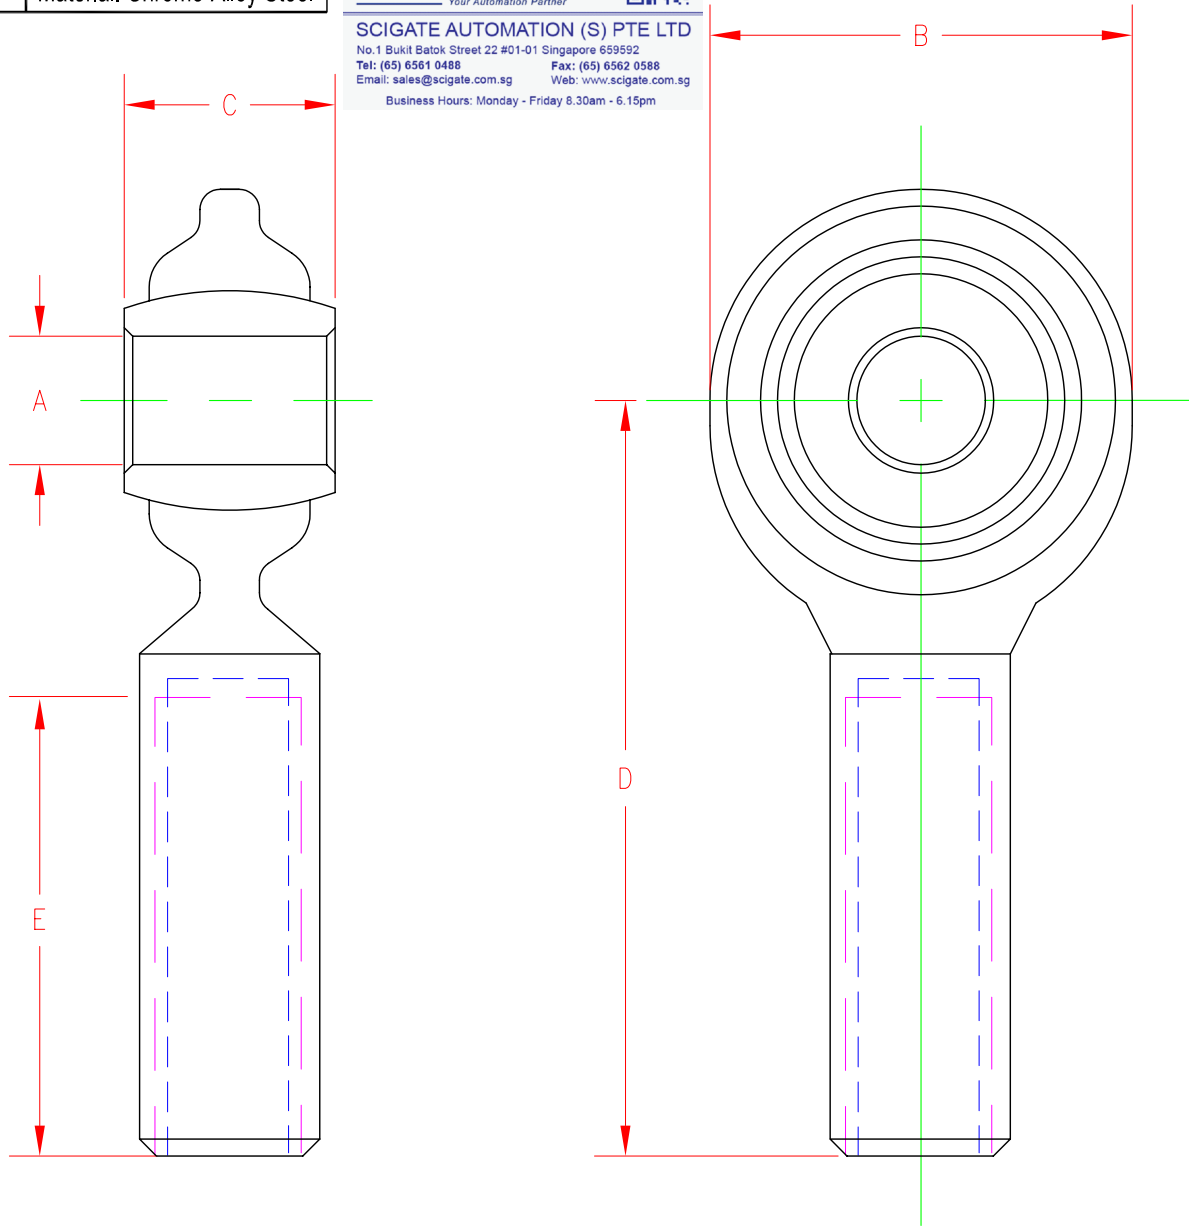

ACCESSORIES

FEMALE ROD END BEARING

Drawing Number: F11200-A

INCH [mm] | Material: Chrome-Alloy Steel

SCIGATE AUTOMATION (S) PTE LTD
 No. 1 Bukit Batok Street 22 #01-01 Singapore 659592
 Tel: (65) 6561 0488 Fax: (65) 6562 0588
 Email: sales@scigate.com.sg Web: www.scigate.com.sg
 Business Hours: Monday - Friday 8.30am - 6.15pm

ITEM#	THREAD	A	B	C	D	E	LOAD RATING (lb)
GOD00719	10-32	0.19 [4.8]	0.63 [16.0]	0.31 [7.9]	1.06 [26.9]	0.50 [12.7]	3700
GOD00477	1/4-28	0.25 [6.4]	0.75 [19.1]	0.38 [9.7]	1.31 [33.3]	0.69 [17.5]	6100
GOD00720	5/16-24	0.31 [7.9]	0.88 [22.4]	0.44 [11.2]	1.38 [35.1]	0.69 [17.5]	7600
GOD00721	3/8-24	0.38 [9.7]	1.00 [25.4]	0.50 [12.7]	1.63 [41.4]	0.81 [20.6]	9500
GOD00722	7/16-20	0.44 [11.2]	1.13 [28.7]	0.56 [14.2]	1.81 [46.0]	0.94 [24.0]	10200
GOD00723	1/2-20	0.50 [12.7]	1.31 [33.3]	0.63 [16.0]	2.13 [54.1]	1.06 [27.0]	15300
GOD00724	5/8-18	0.63 [16.0]	1.50 [38.1]	0.75 [19.1]	2.50 [63.5]	1.38 [35.1]	17900
GOD00725	3/4-16	0.75 [19.1]	1.75 [44.5]	0.88 [22.4]	2.88 [73.2]	1.56 [39.6]	28000
GOD01327	1-14	1.00 [25.4]	2.95 [74.9]	1.38 [35.1]	4.13 [104.9]	2.13 [54.1]	76200
GOD00726	1 1/4-12	1.00 [25.4]	2.75 [69.9]	1.38 [35.1]	4.13 [104.9]	2.13 [54.1]	76200

BALL JOINT HANDLES UP TO 17° OF MISALIGNMENT