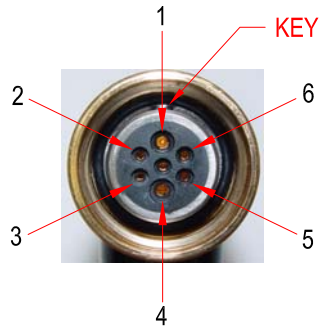

FUTEK ITEM# QSH01219

Drawing Number: FI1306-C

SUBMERSIBLE RIGHT ANGLE MATING CONNECTOR AND CABLE ASSEMBLY IMPULSE MHDG-7-CCP-RA

PIN	Wiring Code
1	RETURN (WHITE)
2	-EXCITATION (BLACK)
3	+EXCITATION (RED)
4	+SIGNAL (GREEN)
N/C	DRAIN WIRE