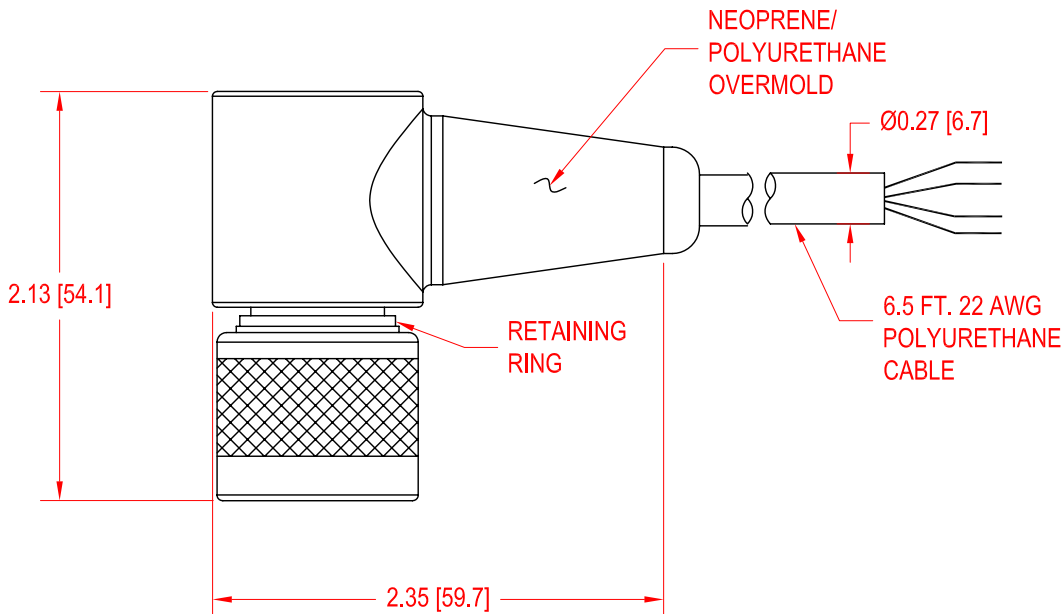

FUTEK ITEM# QSH01219

Drawing Number: FI1306-C

SUBMERSIBLE RIGHT ANGLE MATING CONNECTOR AND CABLE ASSEMBLY IMPULSE MHDG-7-CCP-RA

PIN	Wiring Code
1	RETURN (WHITE)
2	-EXCITATION (BLACK)
3	+EXCITATION (RED)
4	+SIGNAL (GREEN)
N/C	DRAIN WIRE