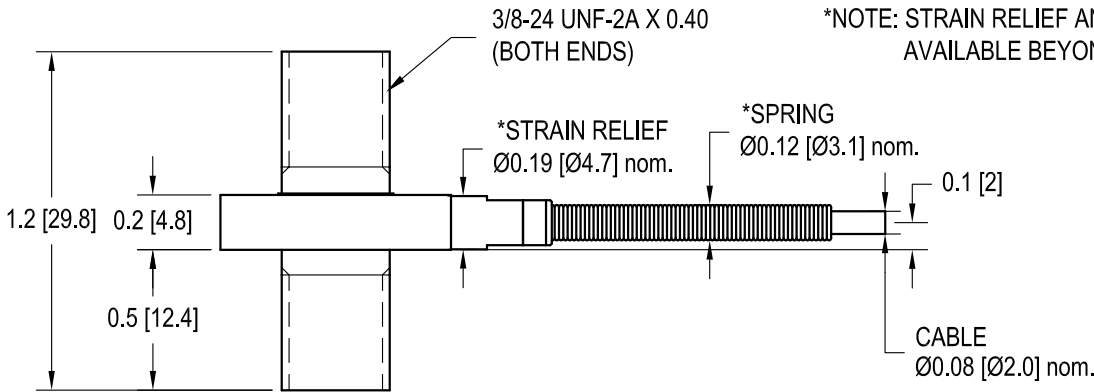

FUTEK MODEL LCM200

ULTRA LIGHT MINIATURE UNIVERSAL THREADED LOAD CELL

Drawing Number: FI1064-B

INCH [mm] | R.O.= Rated Output

WIRING CODE (WC1)

| | | | |
|-------------|-------------|---------|---------|
| +Excitation | -Excitation | +Signal | -Signal |
| RED | BLACK | GREEN | WHITE |

| |
|----------|
| Shield |
| FLOATING |

+OUTPUT
(TENSION)
-OUTPUT
(COMPRESSION)

*NOTE: STRAIN RELIEF AND SPRING ONLY AVAILABLE BEYOND S/N: 305196

| ITEM # | CAPACITIES | |
|----------|------------|------|
| | lb | N |
| FSH01934 | 250 | 1112 |
| FSH01933 | 500 | 2224 |
| FSH01932 | 1000 | 4448 |

SPECIFICATIONS:

| | |
|--|---|
| RATED OUTPUT | 1 mV/V nom (250 lb); 2 mV/V nom. |
| SAFE OVERLOAD | 150% of R.O. |
| ZERO BALANCE | ±3% of R.O. |
| EXCITATION (VDC OR VAC) | 15 MAX |
| BRIDGE RESISTANCE | 350 Ω nom. |
| NONLINEARITY | ±0.5% of R.O. |
| HYSTERESIS | ±0.5% of R.O. |
| NONREPEATABILITY | ±0.1% of R.O. |
| TEMP. SHIFT ZERO | ±0.01% of R.O./°F [0.018% of R.O./°C] |
| TEMP. SHIFT SPAN | ±0.02% of LOAD/°F [0.036% of LOAD/°C] |
| COMPENSATED TEMP. | 60 to 250°F [15 to 121°C] |
| OPERATING TEMP. | -60 to 285°F [-50 to 140°C] |
| WEIGHT | 0.6 oz [17 g] |
| MATERIAL | 17-4PH S.S.** |
| DEFLECTION | 0.002 [0.05] nom. |
| CABLE: #29 AWG, 4 Conductor, Spiral Shielded Teflon Cable 10 ft [3 m] Long | |
| ACCESSORIES AND RELATED INSTRUMENTS AVAILABLE | |
| CALIBRATION (STD) | 5 pt. TENSION; 60.4 KΩ SHUNT CAL. VALUE 100 KΩ FOR 250 lb SHUNT CAL. VALUE |
| CALIBRATION (AVAILABLE) | COMPRESSION |
| CALIBRATION TEST EXCITATION | 10 VDC |