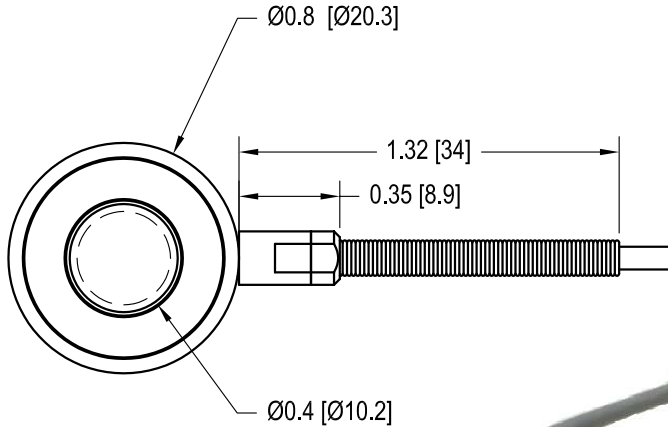

FUTEK MODEL LCM200

ULTRA LIGHT MINIATURE UNIVERSAL THREADED LOAD CELL

Drawing Number: FI1064-B

INCH [mm] | R.O.= Rated Output

WIRING CODE (WC1)

| | | | |
|-------------|-------------|---------|---------|
| +Excitation | -Excitation | +Signal | -Signal |
| RED | BLACK | GREEN | WHITE |

| |
|----------|
| Shield |
| FLOATING |

+OUTPUT
(TENSION)
-OUTPUT
(COMPRESSION)

*NOTE: STRAIN RELIEF AND SPRING ONLY AVAILABLE BEYOND S/N: 305196

| ITEM # | CAPACITIES | |
|----------|------------|------|
| | lb | N |
| FSH01934 | 250 | 1112 |
| FSH01933 | 500 | 2224 |
| FSH01932 | 1000 | 4448 |

SPECIFICATIONS:

| | |
|--|---|
| RATED OUTPUT | 1 mV/V nom (250 lb); 2 mV/V nom. |
| SAFE OVERLOAD | 150% of R.O. |
| ZERO BALANCE | ±3% of R.O. |
| EXCITATION (VDC OR VAC) | 15 MAX |
| BRIDGE RESISTANCE | 350 Ω nom. |
| NONLINEARITY | ±0.5% of R.O. |
| HYSTERESIS | ±0.5% of R.O. |
| NONREPEATABILITY | ±0.1% of R.O. |
| TEMP. SHIFT ZERO | ±0.01% of R.O./°F [0.018% of R.O./°C] |
| TEMP. SHIFT SPAN | ±0.02% of LOAD/°F [0.036% of LOAD/°C] |
| COMPENSATED TEMP. | 60 to 250°F [15 to 121°C] |
| OPERATING TEMP. | -60 to 285°F [-50 to 140°C] |
| WEIGHT | 0.6 oz [17 g] |
| MATERIAL | 17-4PH S.S.** |
| DEFLECTION | 0.002 [0.05] nom. |
| CABLE: #29 AWG, 4 Conductor, Spiral Shielded Teflon Cable 10 ft [3 m] Long | |
| ACCESSORIES AND RELATED INSTRUMENTS AVAILABLE | |
| CALIBRATION (STD) | 5 pt. TENSION; 60.4 KΩ SHUNT CAL. VALUE 100 KΩ FOR 250 lb SHUNT CAL. VALUE |
| CALIBRATION (AVAILABLE) | COMPRESSION |
| CALIBRATION TEST EXCITATION | 10 VDC |