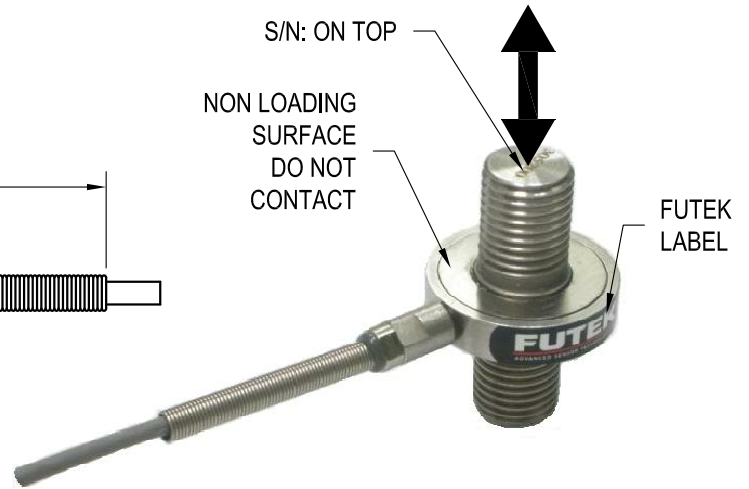

FUTEK MODEL LCM200

ULTRA LIGHT MINIATURE UNIVERSAL THREADED LOAD CELL

Drawing Number: FI1064-B

INCH [mm] | R.O.= Rated Output

WIRING CODE (WC1)

| | | | |
|-------------|-------------|---------|---------|
| +Excitation | -Excitation | +Signal | -Signal |
| RED | BLACK | GREEN | WHITE |

| |
|----------|
| Shield |
| FLOATING |

+OUTPUT
(TENSION)
-OUTPUT
(COMPRESSION)

*NOTE: STRAIN RELIEF AND SPRING ONLY AVAILABLE BEYOND S/N: 305196

| ITEM # | CAPACITIES | |
|----------|------------|------|
| | lb | N |
| FSH01934 | 250 | 1112 |
| FSH01933 | 500 | 2224 |
| FSH01932 | 1000 | 4448 |

SPECIFICATIONS:

| | |
|--|---|
| RATED OUTPUT | 1 mV/V nom (250 lb); 2 mV/V nom. |
| SAFE OVERLOAD | 150% of R.O. |
| ZERO BALANCE | ±3% of R.O. |
| EXCITATION (VDC OR VAC) | 15 MAX |
| BRIDGE RESISTANCE | 350 Ω nom. |
| NONLINEARITY | ±0.5% of R.O. |
| HYSTERESIS | ±0.5% of R.O. |
| NONREPEATABILITY | ±0.1% of R.O. |
| TEMP. SHIFT ZERO | ±0.01% of R.O./°F [0.018% of R.O./°C] |
| TEMP. SHIFT SPAN | ±0.02% of LOAD/°F [0.036% of LOAD/°C] |
| COMPENSATED TEMP. | 60 to 250°F [15 to 121°C] |
| OPERATING TEMP. | -60 to 285°F [-50 to 140°C] |
| WEIGHT | 0.6 oz [17 g] |
| MATERIAL | 17-4PH S.S.** |
| DEFLECTION | 0.002 [0.05] nom. |
| CABLE: #29 AWG, 4 Conductor, Spiral Shielded Teflon Cable 10 ft [3 m] Long | |
| ACCESSORIES AND RELATED INSTRUMENTS AVAILABLE | |
| CALIBRATION (STD) | 5 pt. TENSION; 60.4 KΩ SHUNT CAL. VALUE 100 KΩ FOR 250 lb SHUNT CAL. VALUE |
| CALIBRATION (AVAILABLE) | COMPRESSION |
| CALIBRATION TEST EXCITATION | 10 VDC |